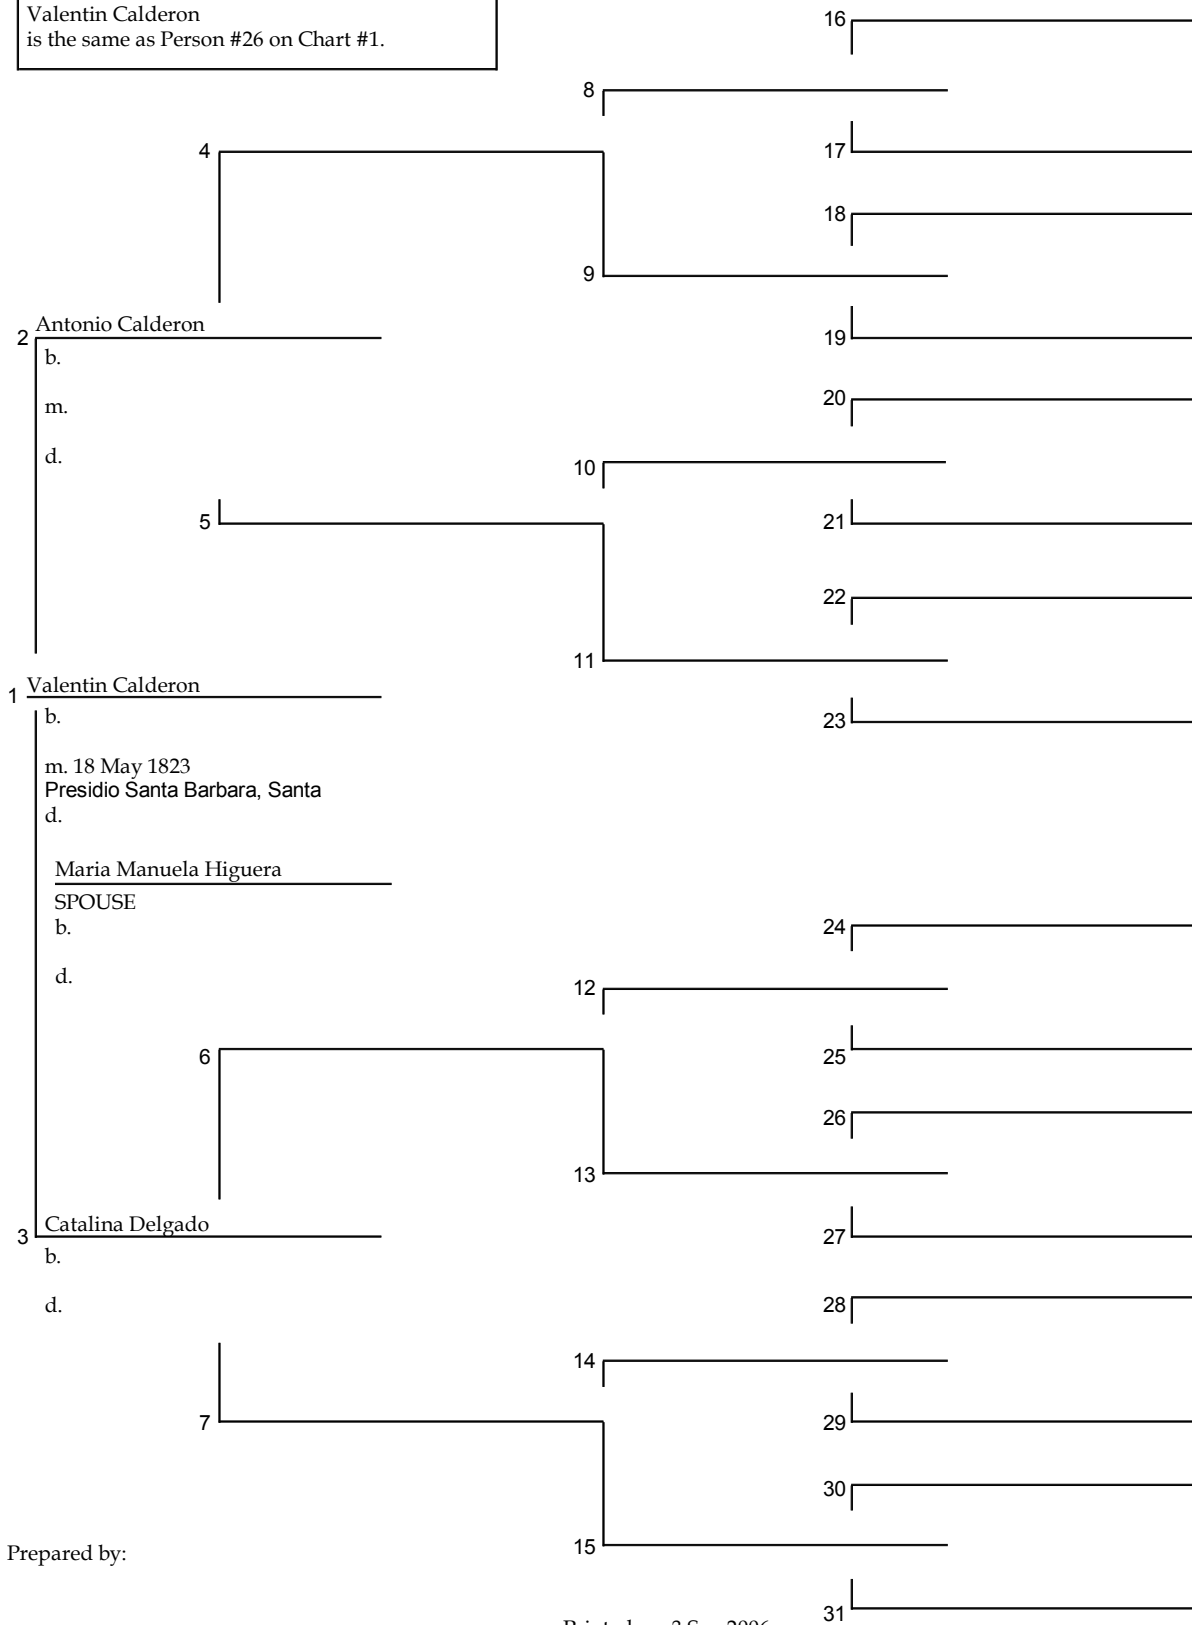

Chart of
Anthony Basil CORDERO Sr.

Prepared by:

Printed on: 3 Sep 2006

Miguel Estanislao CORDERO
is the same as Person #16 on Chart #1.

Prepared by:

Maria Antonio JIMENEZ
is the same as Person #17 on Chart #1.

Josefa ORTEGA
is the same as Person #23 on Chart #1.

Prepared by:

Printed on: 3 Sep 2006

Pedigree

Chart #10

Vicente Valencia
is the same as Person #24 on Chart #1.

Prepared by:

Printed on: 3 Sep 2006

Pedigree

Chart #11

Margarita Valenzuela
is the same as Person #25 on Chart #1.

Prepared by:

Printed on: 3 Sep 2006

Pedigree

Chart #12

Valentin Calderon
is the same as Person #26 on Chart #1.

Prepared by:

Printed on: 3 Sep 2006

Pedro Chavoya
is the same as Person #28 on Chart #1.

Prepared by:

Maria Gertrudis Mauricia Ortega
is the same as Person #29 on Chart #1.

Prepared by: