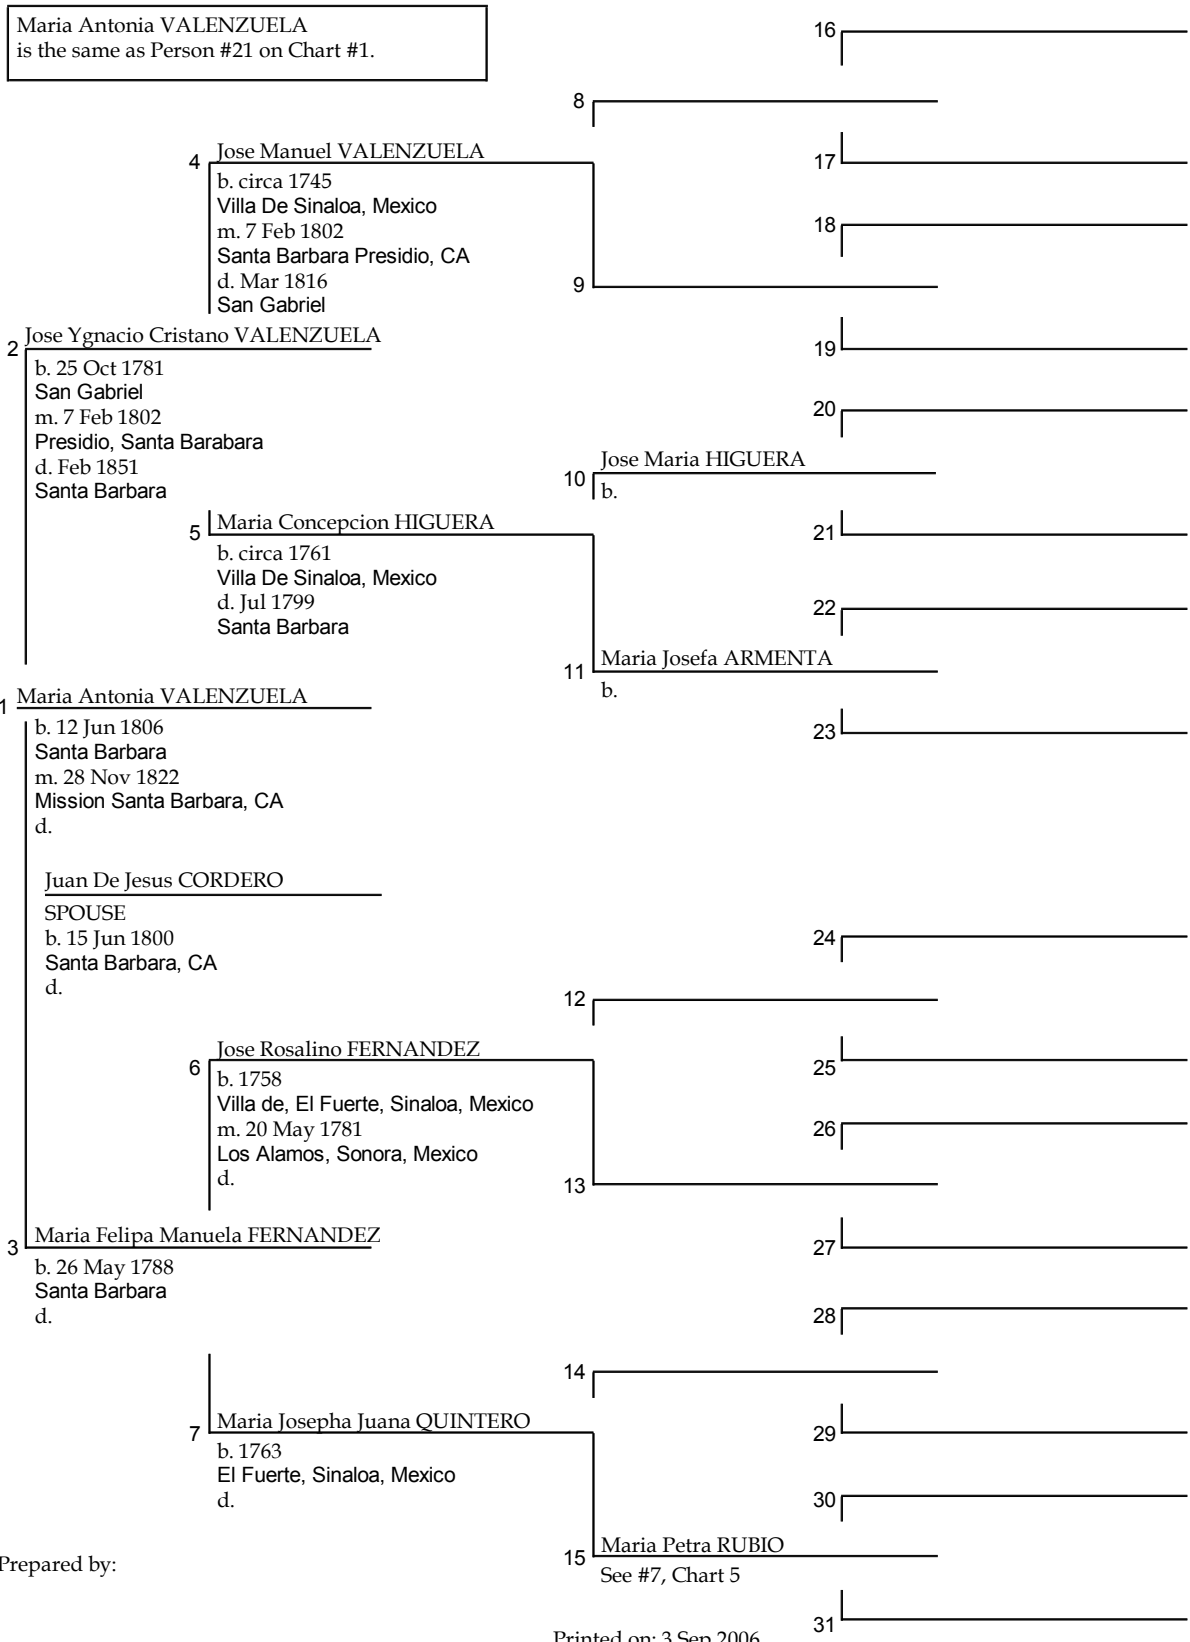

Chart of
Anthony Basil CORDERO Sr.

Prepared by:

Printed on: 3 Sep 2006

Miguel Estanislao CORDERO
is the same as Person #16 on Chart #1.

Prepared by:

Maria Antonio JIMENEZ
is the same as Person #17 on Chart #1.

Prepared by:

Manuel Antonio Marcos COTA
is the same as Person #18 on Chart #1.

Prepared by:

Maria Antonia (Ignacia) VALENZUELA
is the same as Person #19 on Chart #1.

Prepared by:

Pedigree

Chart #6

Juan De Jesus CORDERO
is the same as Person #20 on Chart #1.

Prepared by:

Printed on: 3 Sep 2006

Pedigree

Chart #7

Prepared by:

Printed on: 3 Sep 2006

Emigdio Rafael Benevito LEYBA
is the same as Person #22 on Chart #1.

Prepared by:

Josefa ORTEGA
is the same as Person #23 on Chart #1.

Prepared by:

Printed on: 3 Sep 2006

Pedigree

Chart #10

Vicente Valencia
is the same as Person #24 on Chart #1.

Prepared by:

Printed on: 3 Sep 2006