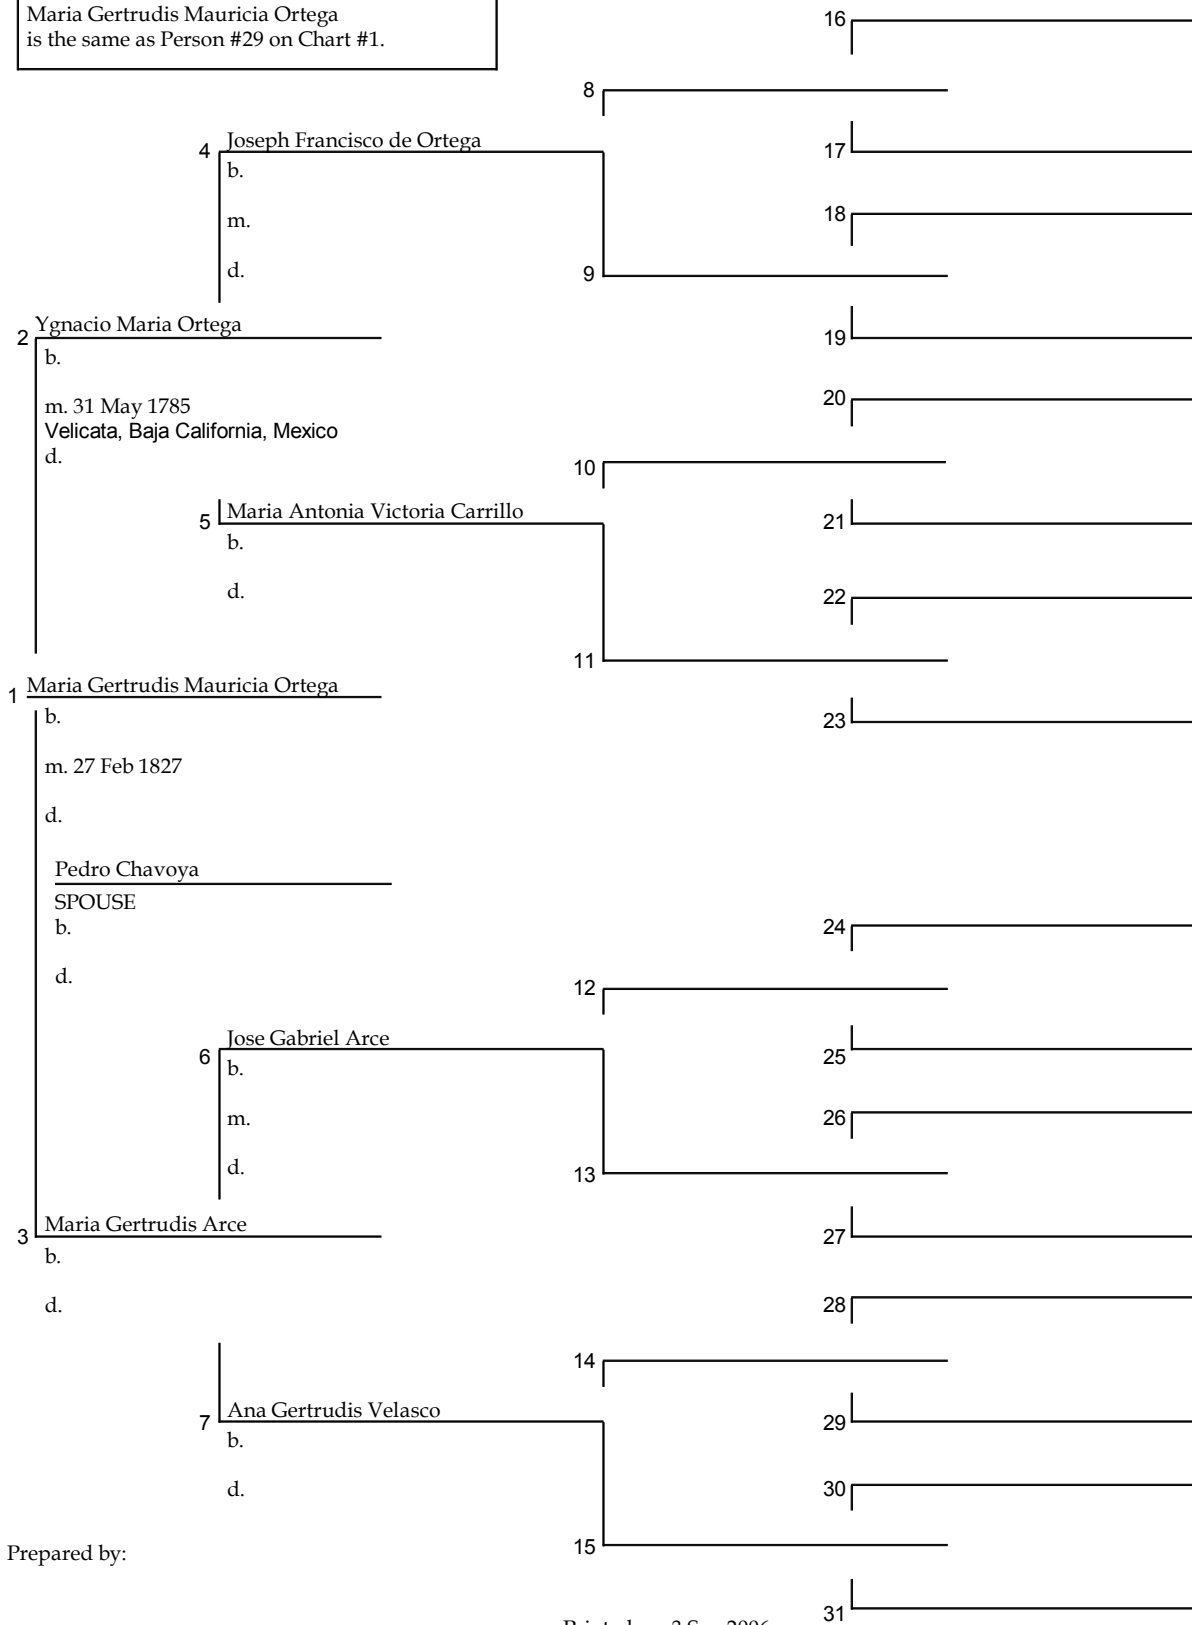

Prepared by:

Manuel Antonio Marcos COTA
is the same as Person #18 on Chart #1.

Prepared by:

Maria Antonia (Ignacia) VALENZUELA
is the same as Person #19 on Chart #1.

Prepared by:

Pedigree

Chart #6

Juan De Jesus CORDERO
is the same as Person #20 on Chart #1.

Josefa ORTEGA
is the same as Person #23 on Chart #1.

Prepared by:

Printed on: 3 Sep 2006

Pedigree

Chart #10

Vicente Valencia
is the same as Person #24 on Chart #1.

Prepared by:

Printed on: 3 Sep 2006

Pedigree

Chart #11

Margarita Valenzuela
is the same as Person #25 on Chart #1.

Prepared by:

Printed on: 3 Sep 2006

Pedigree

Chart #12

Valentin Calderon
is the same as Person #26 on Chart #1.

Prepared by:

Printed on: 3 Sep 2006

Pedro Chavoya
is the same as Person #28 on Chart #1.

Prepared by:

Maria Gertrudis Mauricia Ortega
is the same as Person #29 on Chart #1.

Prepared by: