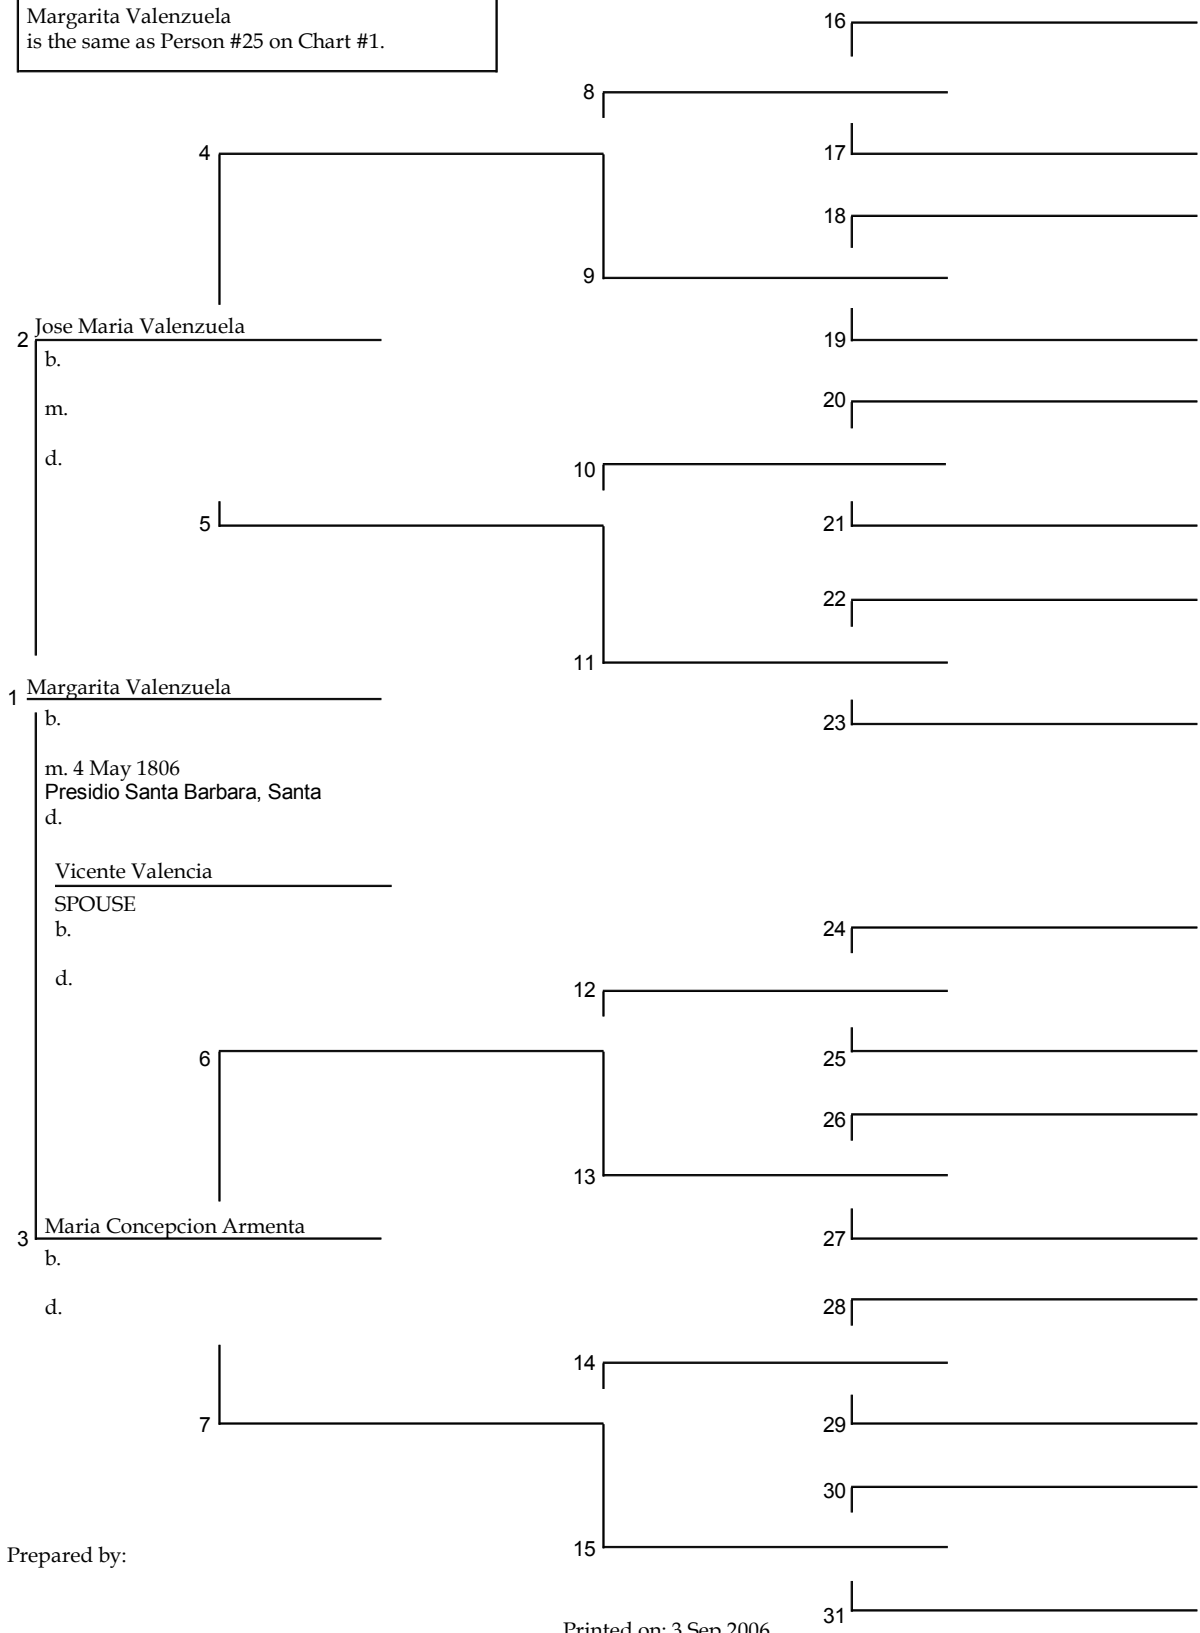

Prepared by:

Manuel Antonio Marcos COTA
is the same as Person #18 on Chart #1.

Prepared by:

Maria Antonia (Ignacia) VALENZUELA
is the same as Person #19 on Chart #1.

Prepared by:

Pedigree

Chart #6

Juan De Jesus CORDERO
is the same as Person #20 on Chart #1.

Prepared by:

Printed on: 3 Sep 2006

Pedigree

Chart #7

Prepared by:

Printed on: 3 Sep 2006

Emigdio Rafael Benevito LEYBA
is the same as Person #22 on Chart #1.

Prepared by:

Josefa ORTEGA
is the same as Person #23 on Chart #1.

Prepared by:

Printed on: 3 Sep 2006

Pedigree

Chart #10

Vicente Valencia
is the same as Person #24 on Chart #1.

Prepared by:

Printed on: 3 Sep 2006

Pedigree

Chart #11

Margarita Valenzuela
is the same as Person #25 on Chart #1.

Prepared by:

Printed on: 3 Sep 2006

Pedigree

Chart #12

Valentin Calderon
is the same as Person #26 on Chart #1.