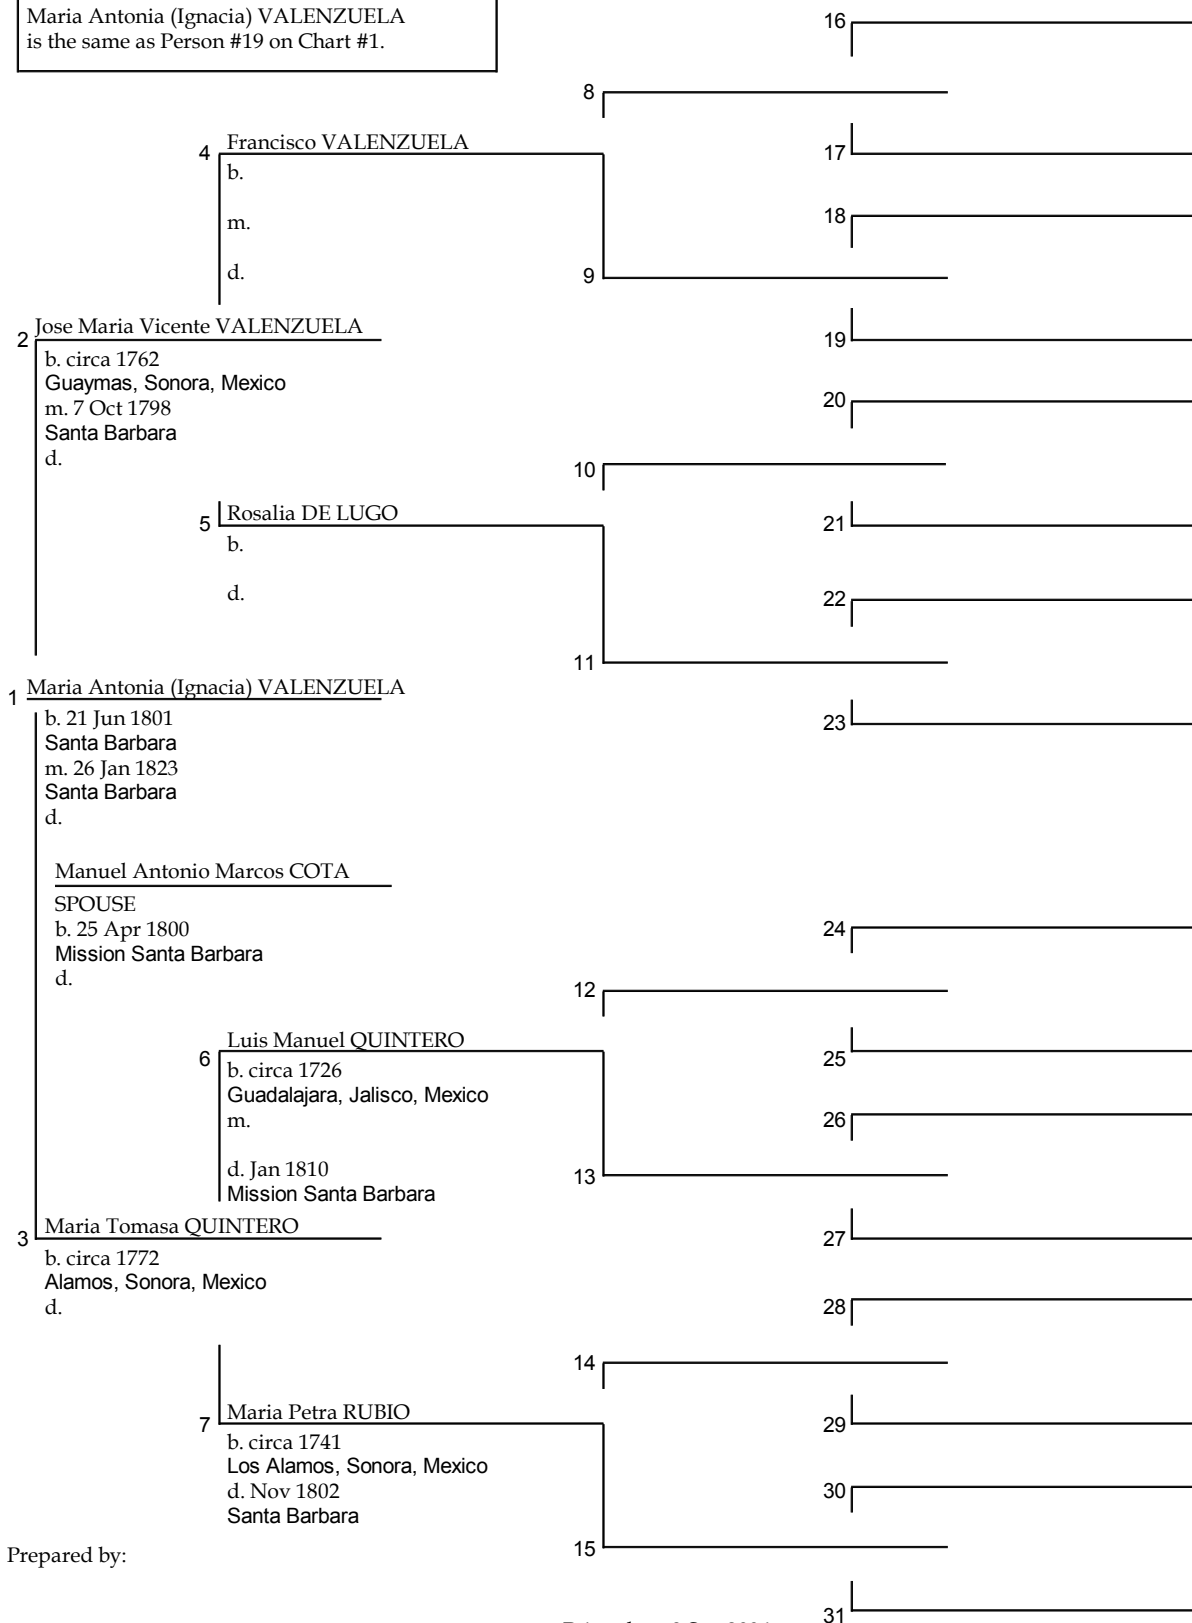

Chart of
Anthony Basil CORDERO Sr.

Prepared by:

Printed on: 3 Sep 2006

Miguel Estanislao CORDERO
is the same as Person #16 on Chart #1.

Prepared by:

Maria Antonio JIMENEZ
is the same as Person #17 on Chart #1.

Prepared by:

Manuel Antonio Marcos COTA
is the same as Person #18 on Chart #1.

Prepared by:

Maria Antonia (Ignacia) VALENZUELA
is the same as Person #19 on Chart #1.

Prepared by:

Pedigree

Chart #6

Juan De Jesus CORDERO
is the same as Person #20 on Chart #1.

Prepared by:

Printed on: 3 Sep 2006

Pedigree

Chart #7

Prepared by:

Printed on: 3 Sep 2006

Emigdio Rafael Benevito LEYBA
is the same as Person #22 on Chart #1.

Prepared by: