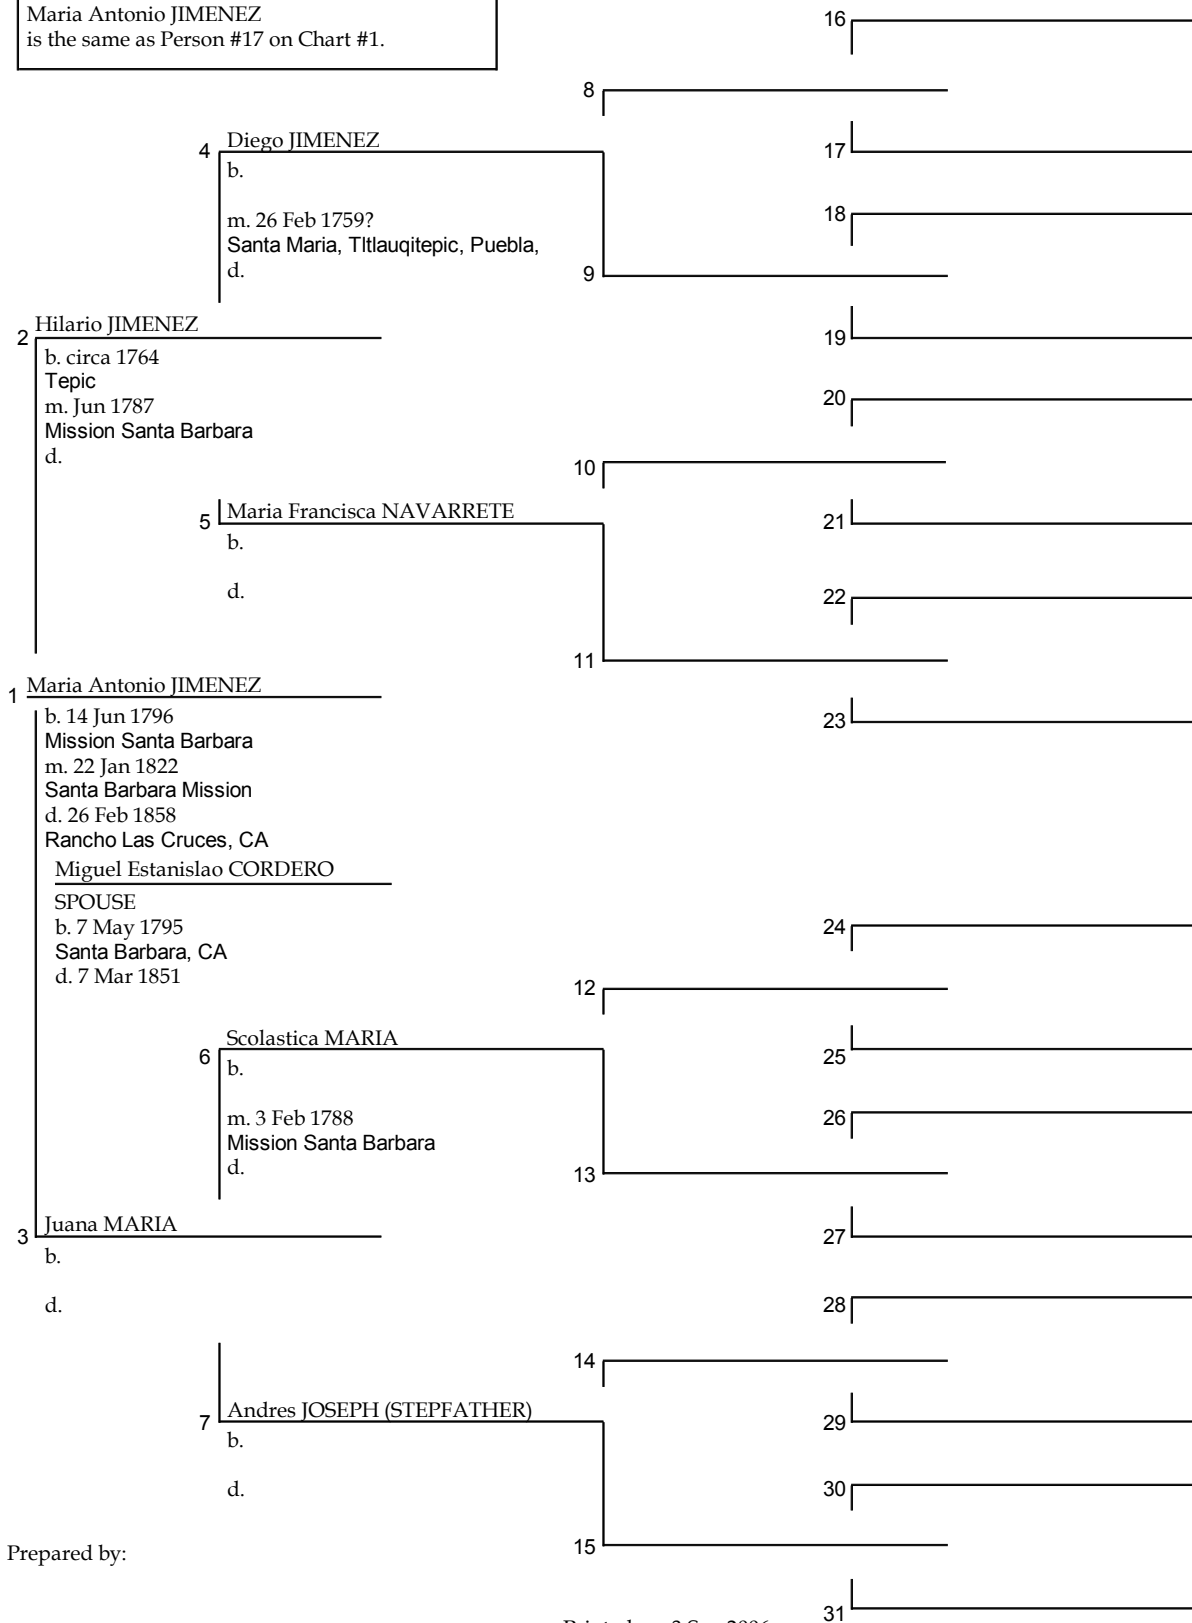

Chart of
Anthony Basil CORDERO Sr.

Prepared by:

Printed on: 3 Sep 2006

Miguel Estanislao CORDERO
is the same as Person #16 on Chart #1.

Prepared by:

Maria Antonio JIMENEZ
is the same as Person #17 on Chart #1.

Prepared by:

Manuel Antonio Marcos COTA
is the same as Person #18 on Chart #1.

Prepared by:

Maria Antonia (Ignacia) VALENZUELA
is the same as Person #19 on Chart #1.

Prepared by:

Pedigree

Chart #6

Juan De Jesus CORDERO
is the same as Person #20 on Chart #1.

Prepared by:

Printed on: 3 Sep 2006

Pedigree

Chart #7

Prepared by:

Printed on: 3 Sep 2006

Emigdio Rafael Benevito LEYBA
is the same as Person #22 on Chart #1.

Prepared by: