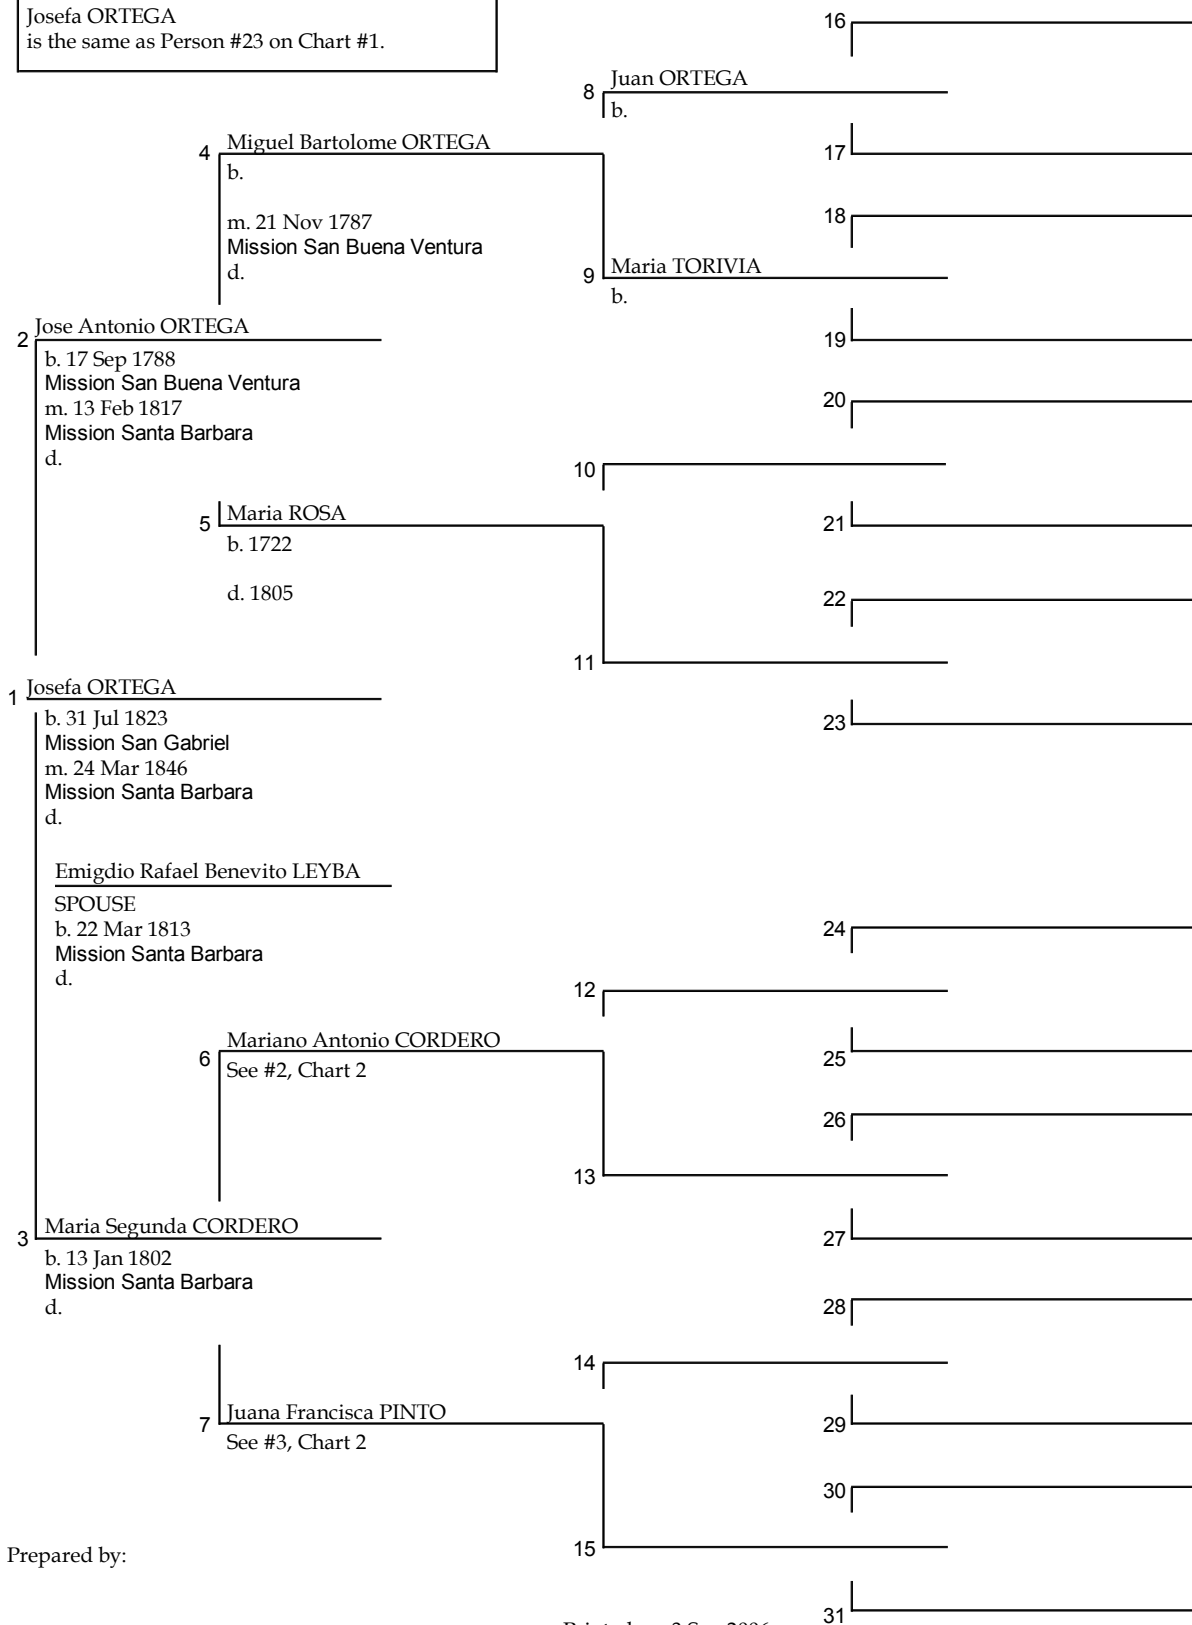

Chart of
Anthony Basil CORDERO Sr.

Prepared by:

Printed on: 3 Sep 2006

Miguel Estanislao CORDERO
is the same as Person #16 on Chart #1.

Prepared by:

Maria Antonio JIMENEZ
is the same as Person #17 on Chart #1.

Prepared by:

Manuel Antonio Marcos COTA
is the same as Person #18 on Chart #1.

Prepared by:

Maria Antonia (Ignacia) VALENZUELA
is the same as Person #19 on Chart #1.

Prepared by:

Pedigree

Chart #6

Juan De Jesus CORDERO
is the same as Person #20 on Chart #1.

Prepared by:

Printed on: 3 Sep 2006

Pedigree

Chart #7

Prepared by:

Printed on: 3 Sep 2006

Emigdio Rafael Benevito LEYBA
is the same as Person #22 on Chart #1.

Prepared by:

Josefa ORTEGA
is the same as Person #23 on Chart #1.

Prepared by:

Printed on: 3 Sep 2006

Pedigree

Chart #10

Vicente Valencia
is the same as Person #24 on Chart #1.

Prepared by:

Printed on: 3 Sep 2006