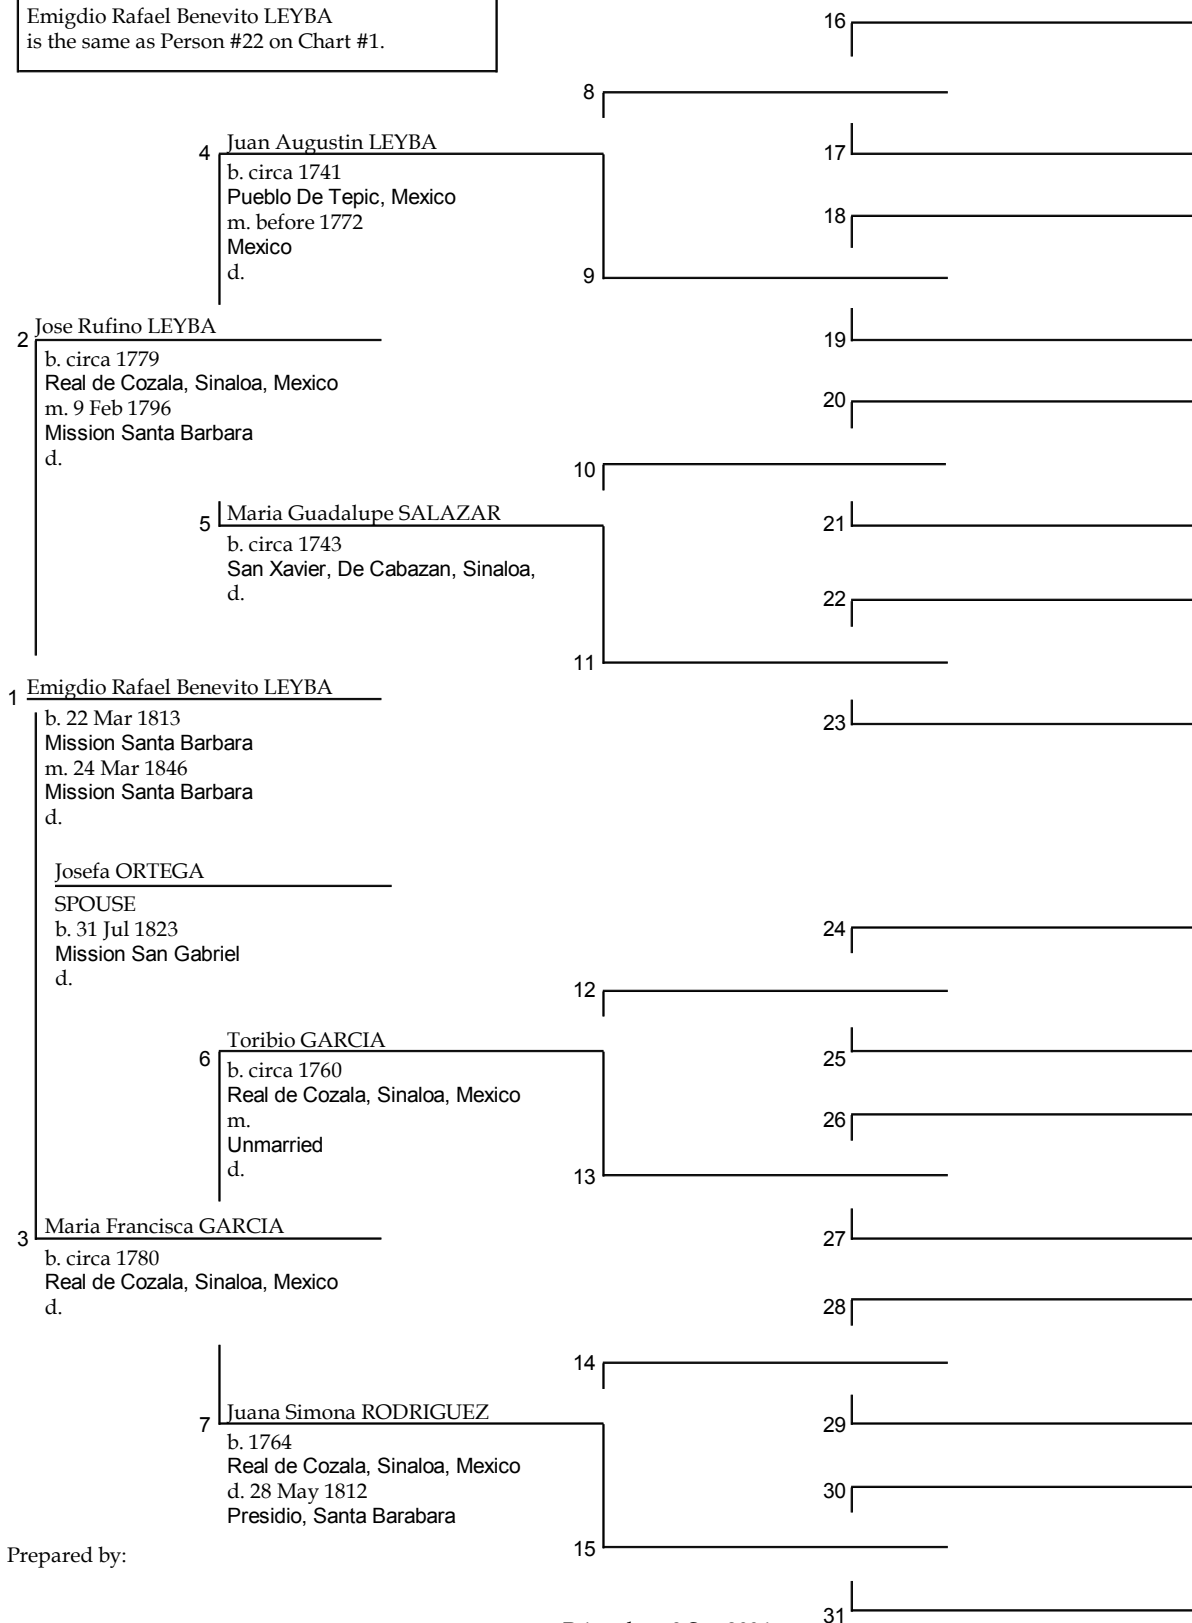

Chart of
Anthony Basil CORDERO Sr.

Prepared by:

Printed on: 3 Sep 2006

Miguel Estanislao CORDERO
is the same as Person #16 on Chart #1.

Prepared by:

Maria Antonio JIMENEZ
is the same as Person #17 on Chart #1.

Prepared by:

Manuel Antonio Marcos COTA
is the same as Person #18 on Chart #1.

Prepared by:

Maria Antonia (Ignacia) VALENZUELA
is the same as Person #19 on Chart #1.

Prepared by:

Pedigree

Chart #6

Juan De Jesus CORDERO
is the same as Person #20 on Chart #1.

Prepared by:

Printed on: 3 Sep 2006

Pedigree

Chart #7

Prepared by:

Printed on: 3 Sep 2006

Emigdio Rafael Benevito LEYBA
is the same as Person #22 on Chart #1.

Prepared by:

Josefa ORTEGA
is the same as Person #23 on Chart #1.

Prepared by:

Printed on: 3 Sep 2006

Pedigree

Chart #10

Vicente Valencia
is the same as Person #24 on Chart #1.

Prepared by:

Printed on: 3 Sep 2006