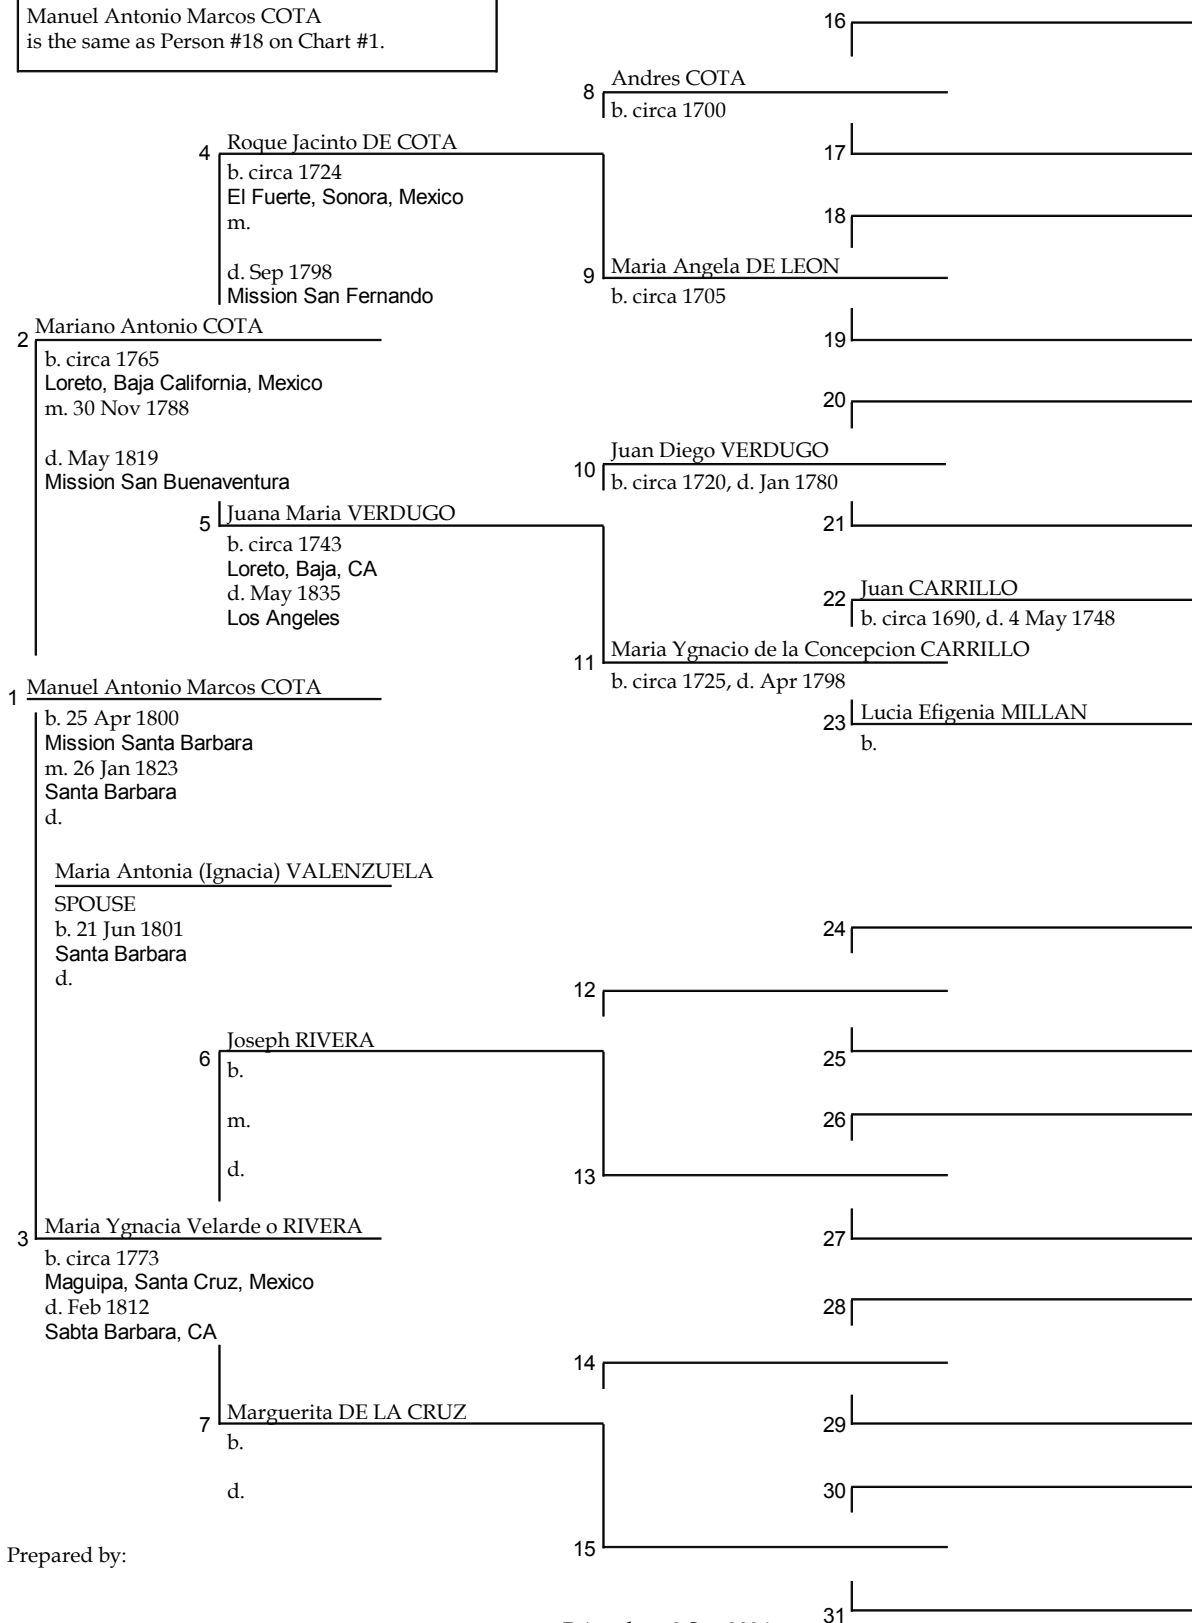

Chart of
Anthony Basil CORDERO Sr.

Prepared by:

Printed on: 3 Sep 2006

Miguel Estanislao CORDERO
is the same as Person #16 on Chart #1.

Prepared by:

Maria Antonio JIMENEZ
is the same as Person #17 on Chart #1.

Prepared by:

Manuel Antonio Marcos COTA
is the same as Person #18 on Chart #1.

Prepared by:

Maria Antonia (Ignacia) VALENZUELA
is the same as Person #19 on Chart #1.

Prepared by:

Pedigree

Chart #6

Juan De Jesus CORDERO
is the same as Person #20 on Chart #1.

Prepared by:

Printed on: 3 Sep 2006

Pedigree

Chart #7

Prepared by:

Printed on: 3 Sep 2006

Emigdio Rafael Benevito LEYBA
is the same as Person #22 on Chart #1.

Prepared by:

Josefa ORTEGA
is the same as Person #23 on Chart #1.

Prepared by:

Printed on: 3 Sep 2006

Pedigree

Chart #10

Vicente Valencia
is the same as Person #24 on Chart #1.

Prepared by:

Printed on: 3 Sep 2006