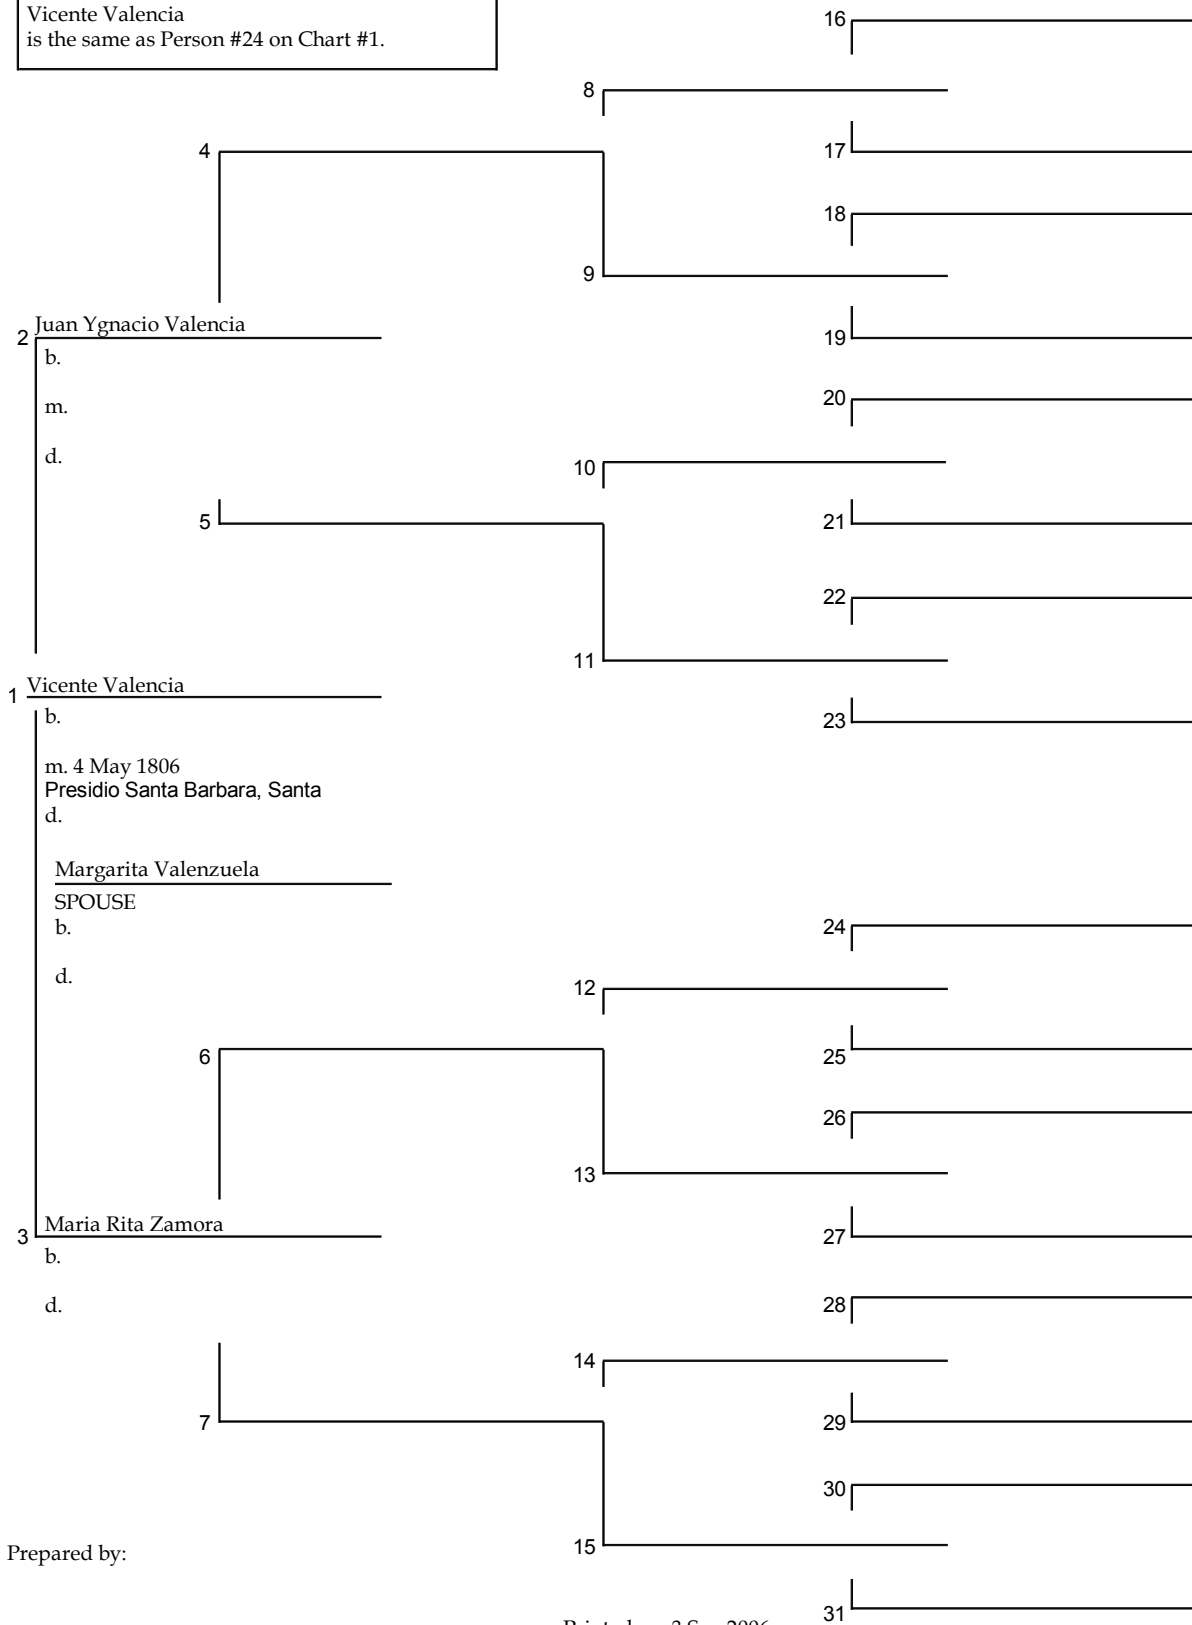

Prepared by:

Manuel Antonio Marcos COTA
is the same as Person #18 on Chart #1.

Prepared by:

Maria Antonia (Ignacia) VALENZUELA
is the same as Person #19 on Chart #1.

Prepared by:

Pedigree

Chart #6

Juan De Jesus CORDERO
is the same as Person #20 on Chart #1.

Prepared by:

Printed on: 3 Sep 2006

Pedigree

Chart #7

Prepared by:

Printed on: 3 Sep 2006

Emigdio Rafael Benevito LEYBA
is the same as Person #22 on Chart #1.

Prepared by:

Josefa ORTEGA
is the same as Person #23 on Chart #1.

Prepared by:

Printed on: 3 Sep 2006

Pedigree

Chart #10

Vicente Valencia
is the same as Person #24 on Chart #1.

Prepared by:

Printed on: 3 Sep 2006

Pedigree

Chart #11

Margarita Valenzuela
is the same as Person #25 on Chart #1.

Prepared by:

Printed on: 3 Sep 2006

Pedigree

Chart #12

Valentin Calderon
is the same as Person #26 on Chart #1.