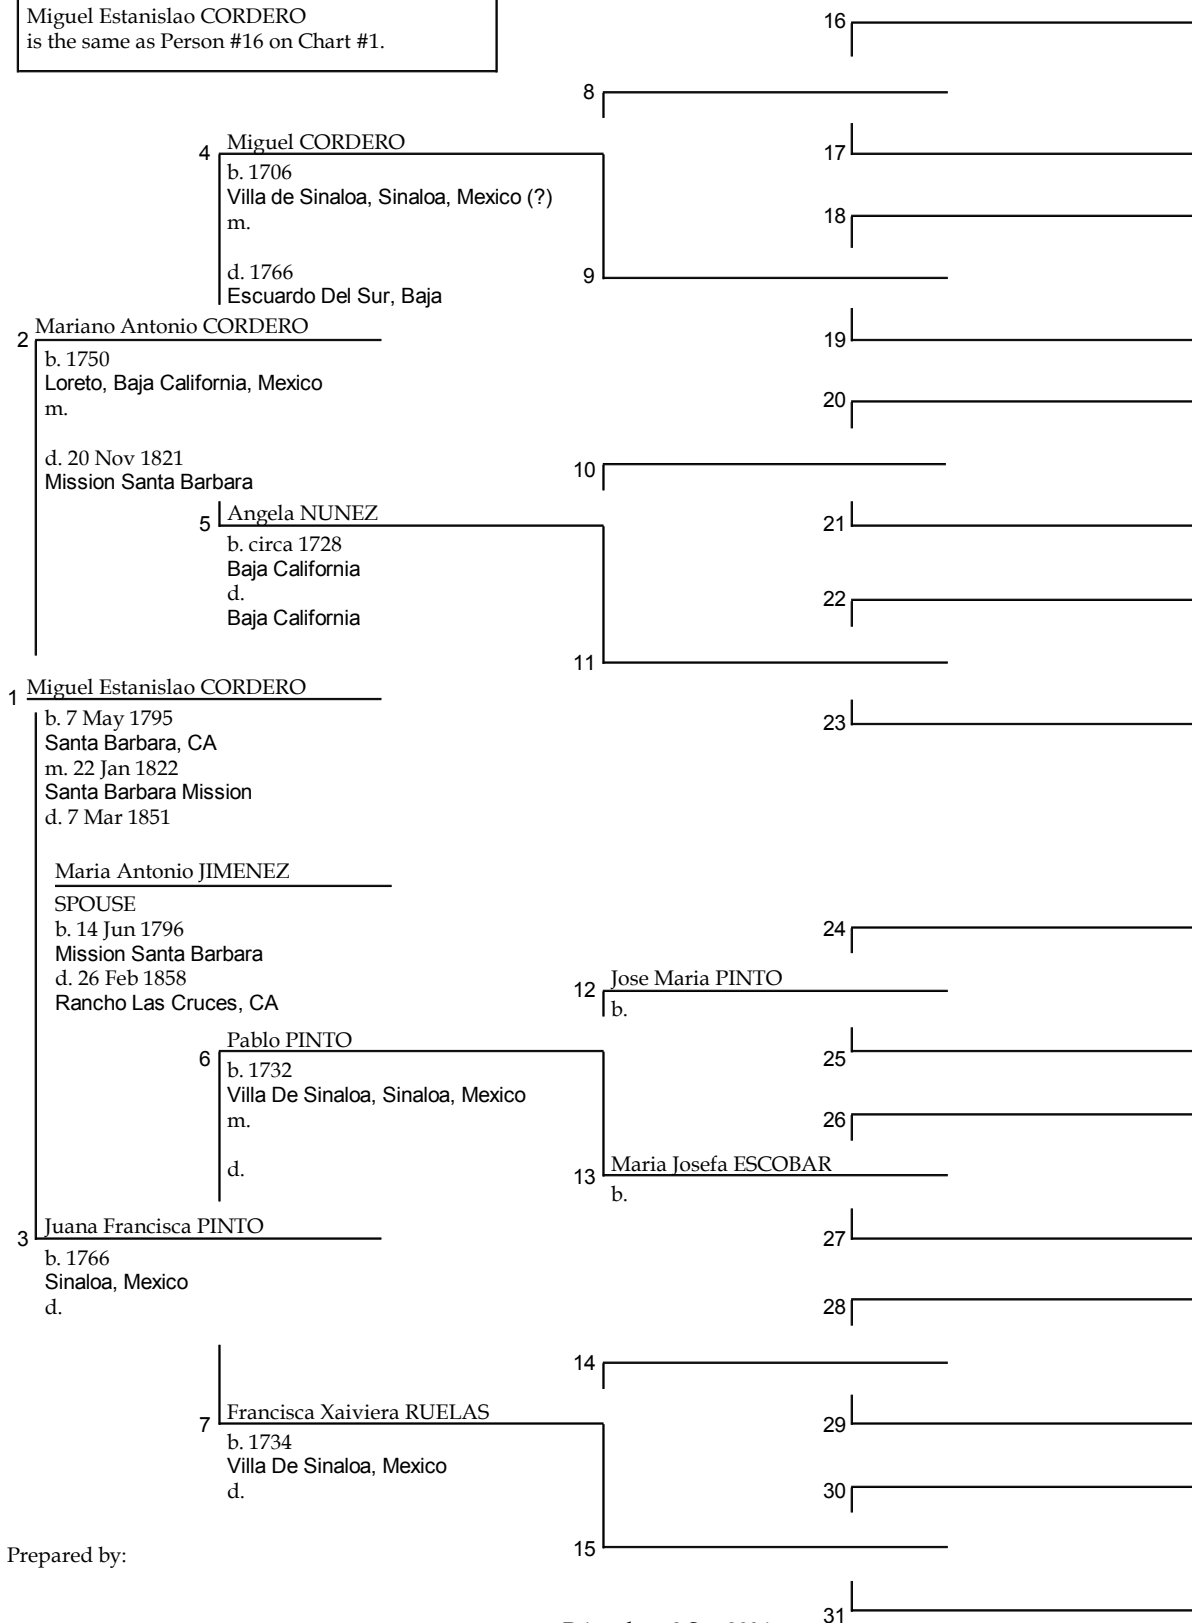

Chart of
Anthony Basil CORDERO Sr.

Prepared by:

Printed on: 3 Sep 2006

Miguel Estanislao CORDERO
is the same as Person #16 on Chart #1.

Prepared by:

Maria Antonio JIMENEZ
is the same as Person #17 on Chart #1.

Prepared by:

Manuel Antonio Marcos COTA
is the same as Person #18 on Chart #1.

Prepared by:

Maria Antonia (Ignacia) VALENZUELA
is the same as Person #19 on Chart #1.

Prepared by:

Pedigree

Chart #6

Juan De Jesus CORDERO
is the same as Person #20 on Chart #1.

Prepared by:

Printed on: 3 Sep 2006

Pedigree

Chart #7

Prepared by:

Printed on: 3 Sep 2006

Emigdio Rafael Benevito LEYBA
is the same as Person #22 on Chart #1.

Prepared by:

Josefa ORTEGA
is the same as Person #23 on Chart #1.

Prepared by:

Printed on: 3 Sep 2006

Pedigree

Chart #10

Vicente Valencia
is the same as Person #24 on Chart #1.

Prepared by:

Printed on: 3 Sep 2006