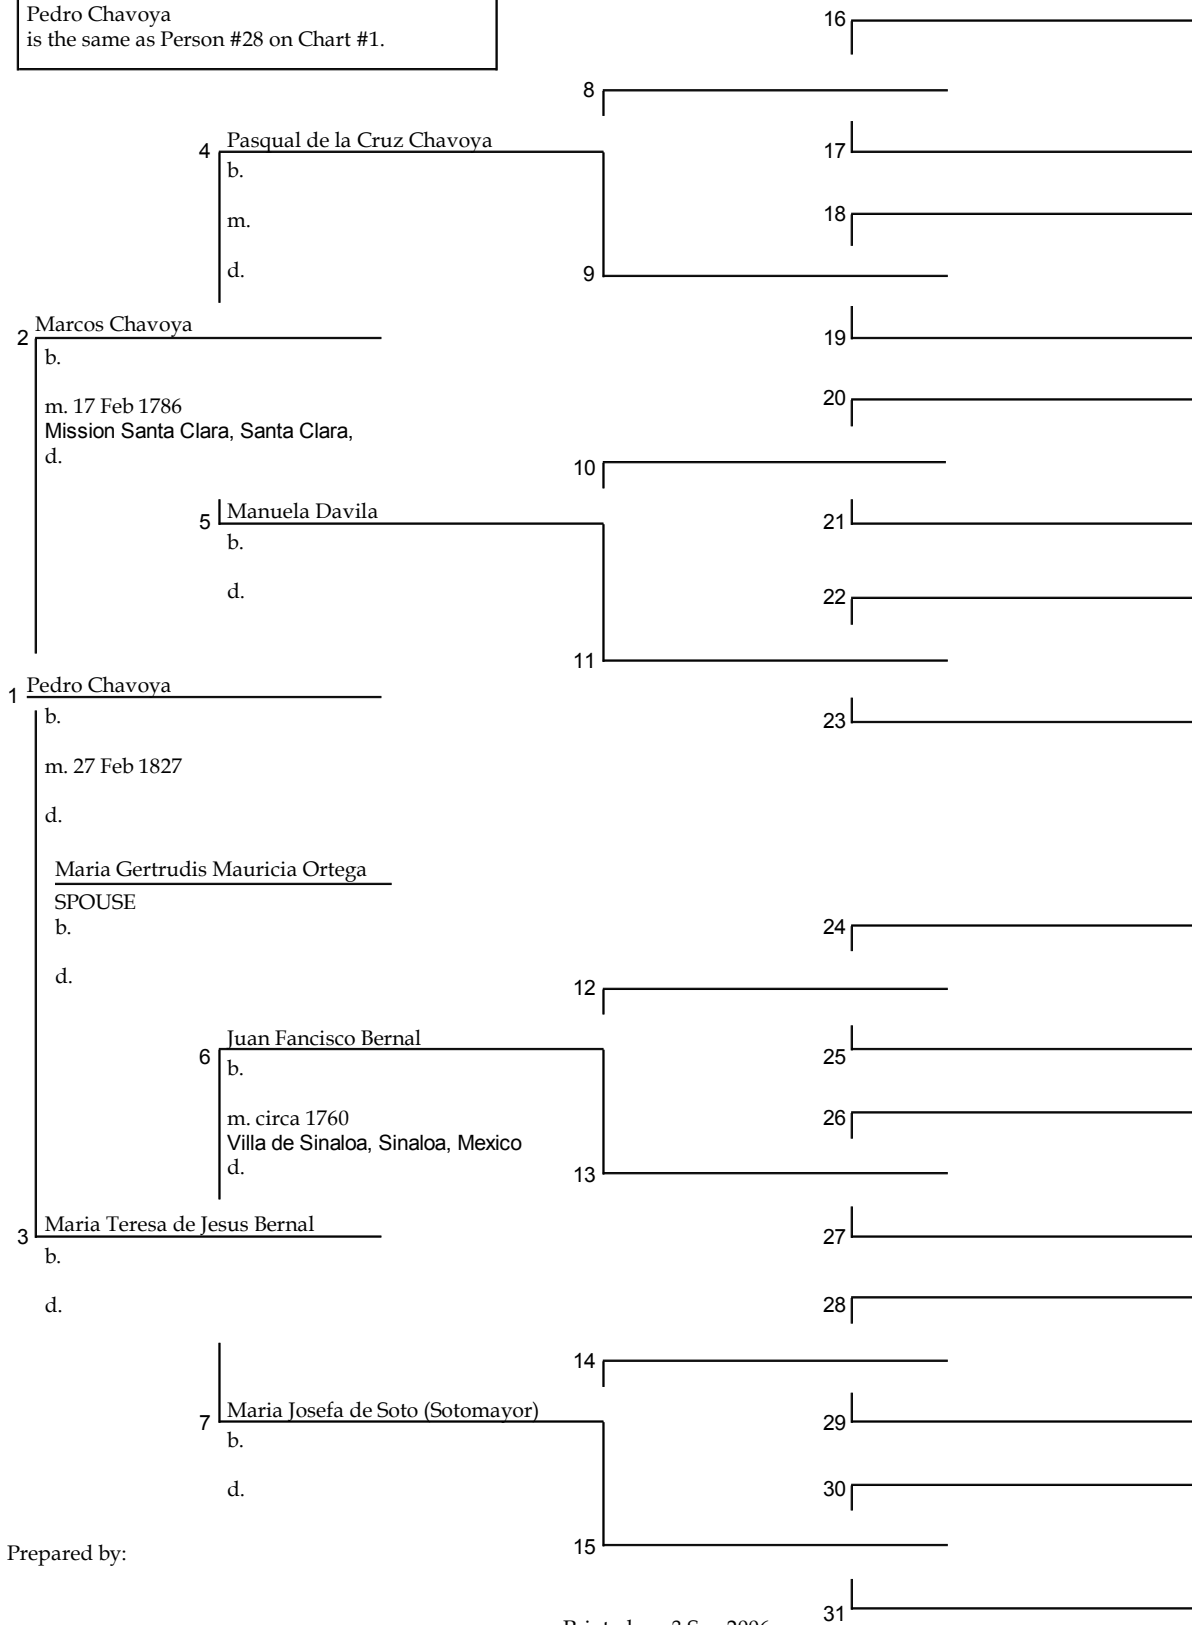

Pedro Chavoya
is the same as Person #28 on Chart #1.

Prepared by: