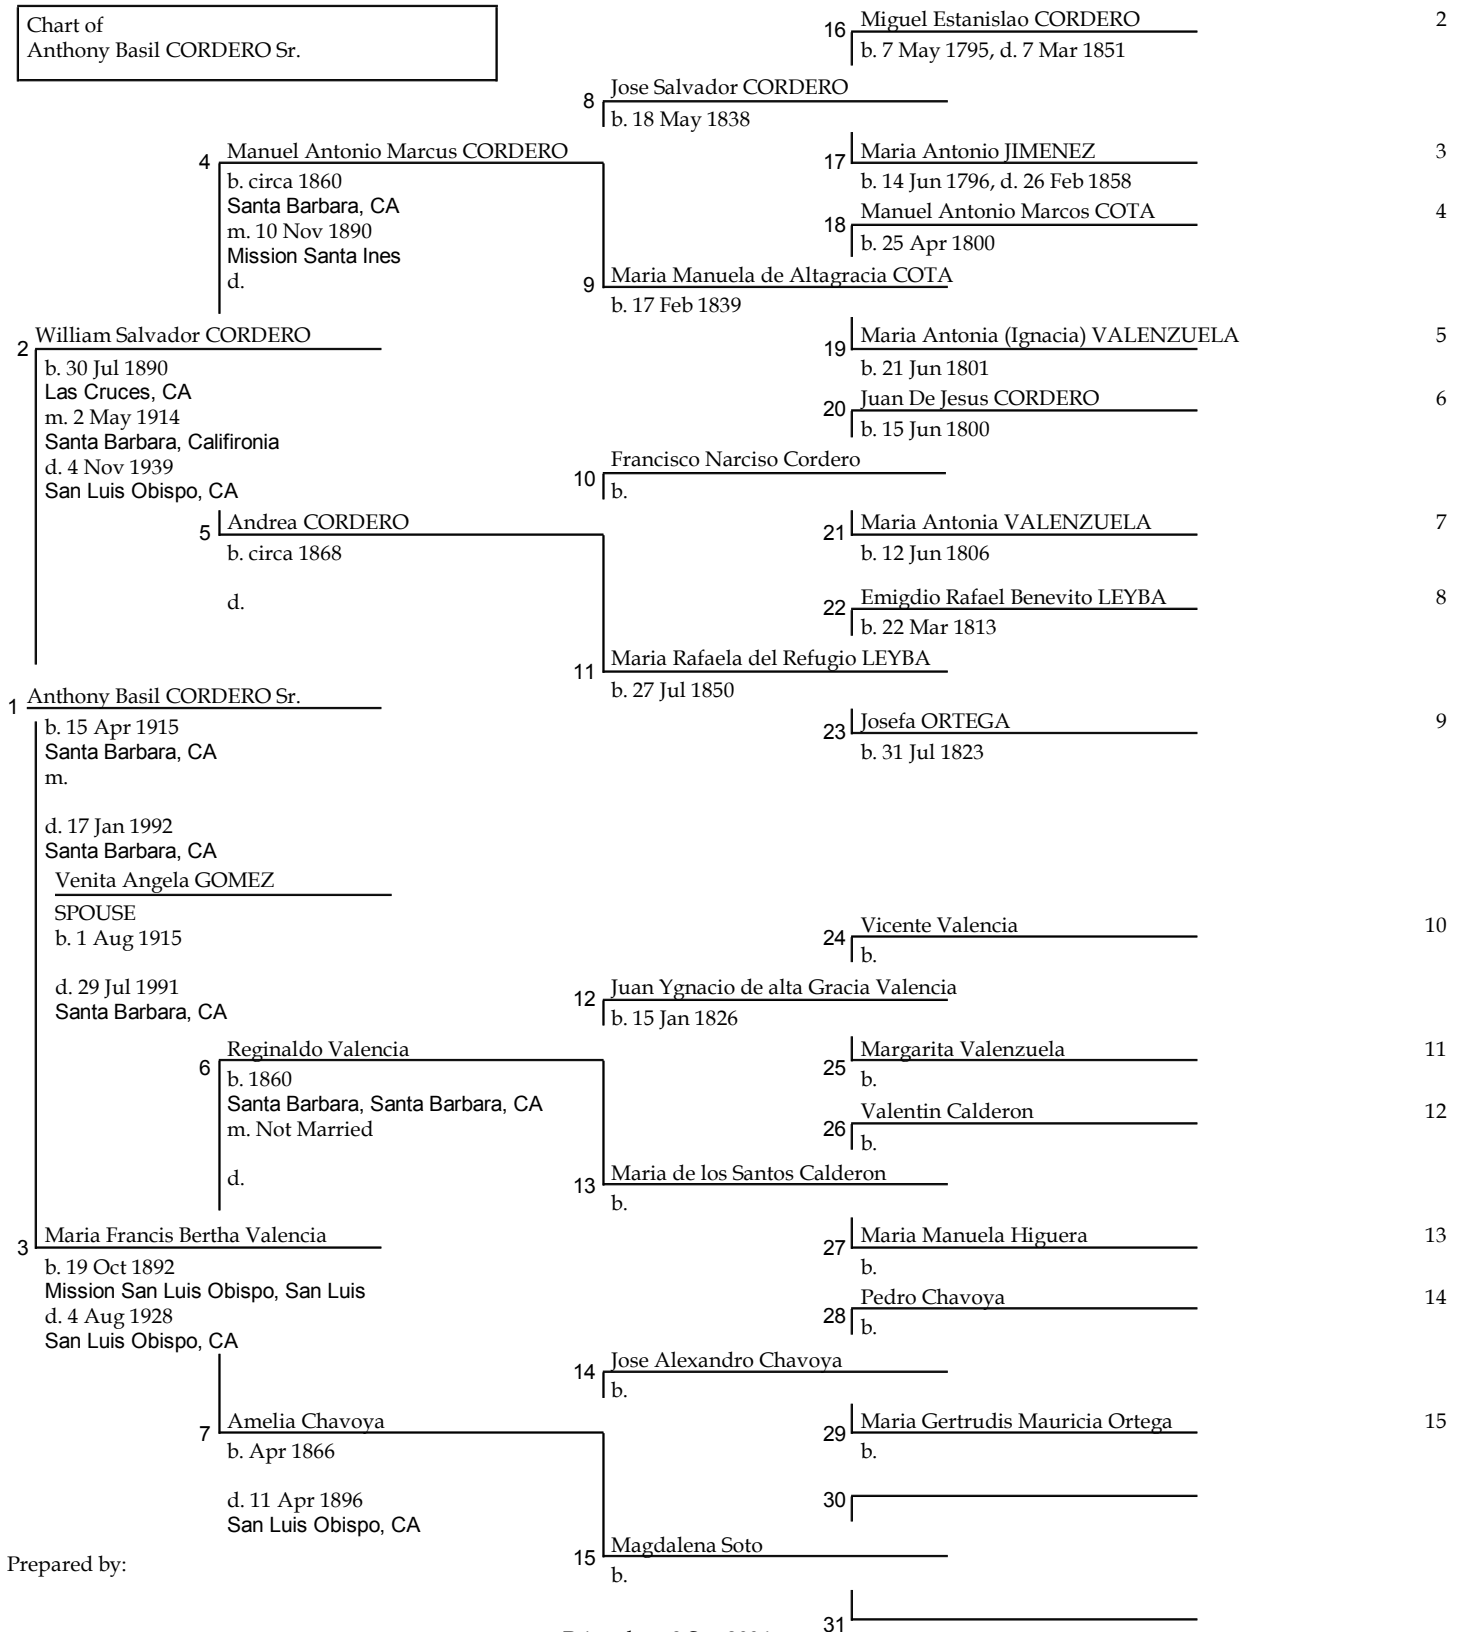

Chart of
Anthony Basil CORDERO Sr.

Prepared by:

Printed on: 3 Sep 2006

Miguel Estanislao CORDERO
is the same as Person #16 on Chart #1.

Prepared by:

Maria Antonio JIMENEZ
is the same as Person #17 on Chart #1.

Prepared by:

Manuel Antonio Marcos COTA
is the same as Person #18 on Chart #1.

Prepared by:

Maria Antonia (Ignacia) VALENZUELA
is the same as Person #19 on Chart #1.

Prepared by:

Pedigree

Chart #6

Juan De Jesus CORDERO
is the same as Person #20 on Chart #1.

Prepared by:

Printed on: 3 Sep 2006

Pedigree

Chart #7

Prepared by:

Printed on: 3 Sep 2006

Emigdio Rafael Benevito LEYBA
is the same as Person #22 on Chart #1.

Prepared by: