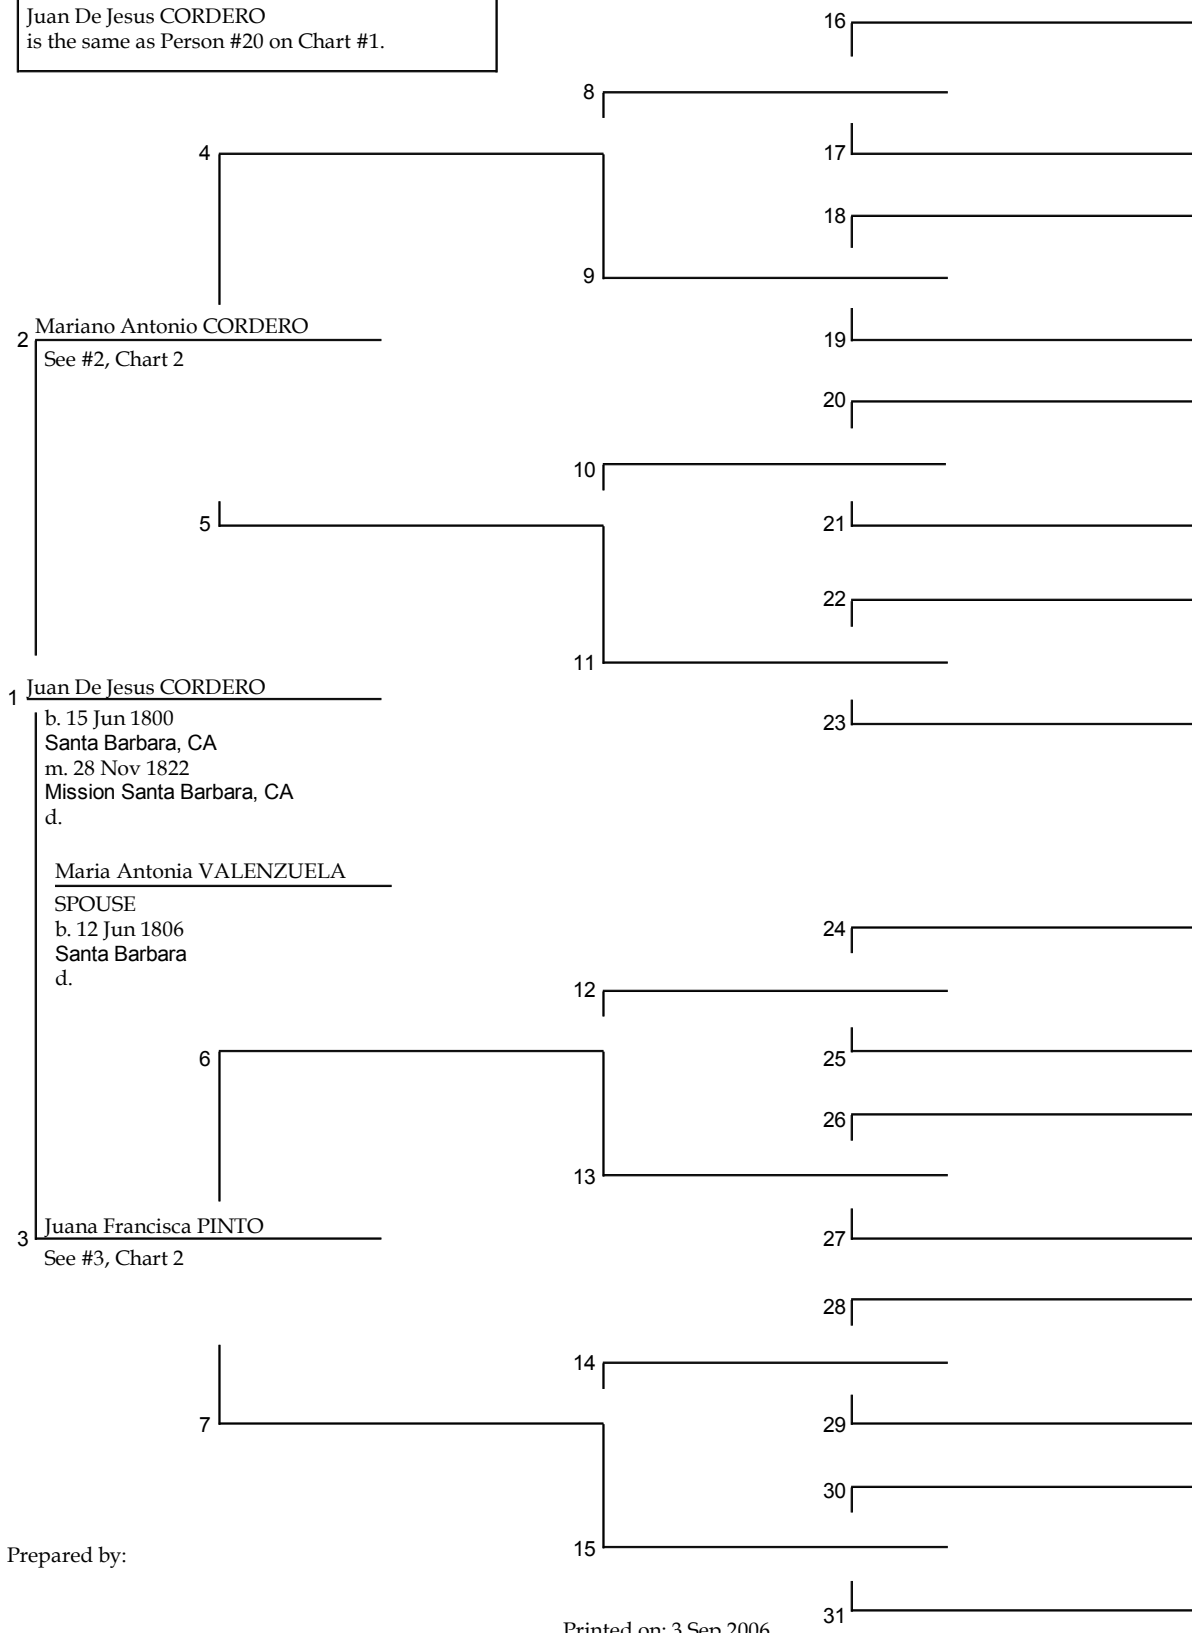

Chart of
Anthony Basil CORDERO Sr.

Prepared by:

Printed on: 3 Sep 2006

Miguel Estanislao CORDERO
is the same as Person #16 on Chart #1.

Prepared by:

Maria Antonio JIMENEZ
is the same as Person #17 on Chart #1.

Prepared by:

Manuel Antonio Marcos COTA
is the same as Person #18 on Chart #1.

Prepared by:

Maria Antonia (Ignacia) VALENZUELA
is the same as Person #19 on Chart #1.

Prepared by:

Pedigree

Chart #6

Juan De Jesus CORDERO
is the same as Person #20 on Chart #1.

Prepared by:

Printed on: 3 Sep 2006

Pedigree

Chart #7

Prepared by:

Printed on: 3 Sep 2006

Emigdio Rafael Benevito LEYBA
is the same as Person #22 on Chart #1.

Prepared by:

Josefa ORTEGA
is the same as Person #23 on Chart #1.

Prepared by:

Printed on: 3 Sep 2006

Pedigree

Chart #10

Vicente Valencia
is the same as Person #24 on Chart #1.

Prepared by:

Printed on: 3 Sep 2006