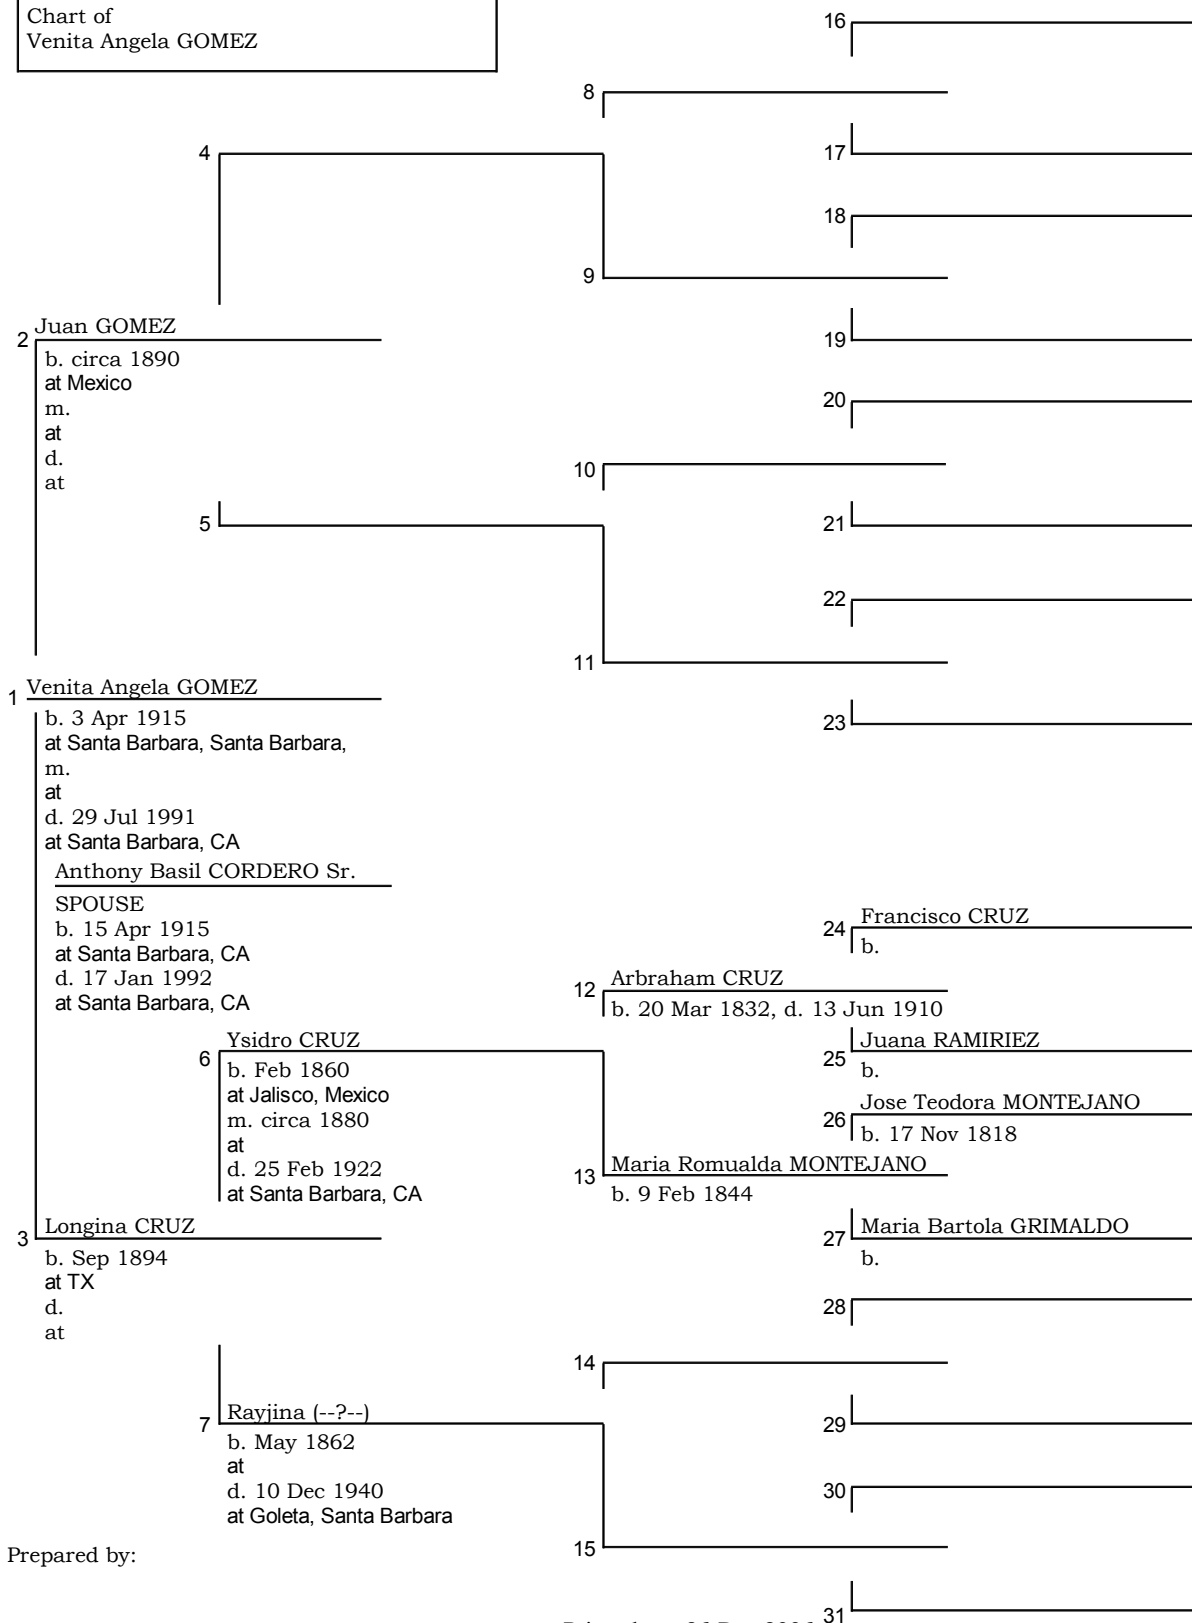

Chart of
Venita Angela GOMEZ

Prepared by:

Printed on: 26 Dec 2006

Pedigree

Chart #2

Jose Teodora montejano
is the same as Person #26 on Chart #1.

Prepared by:

Printed on: 26 Dec 2006