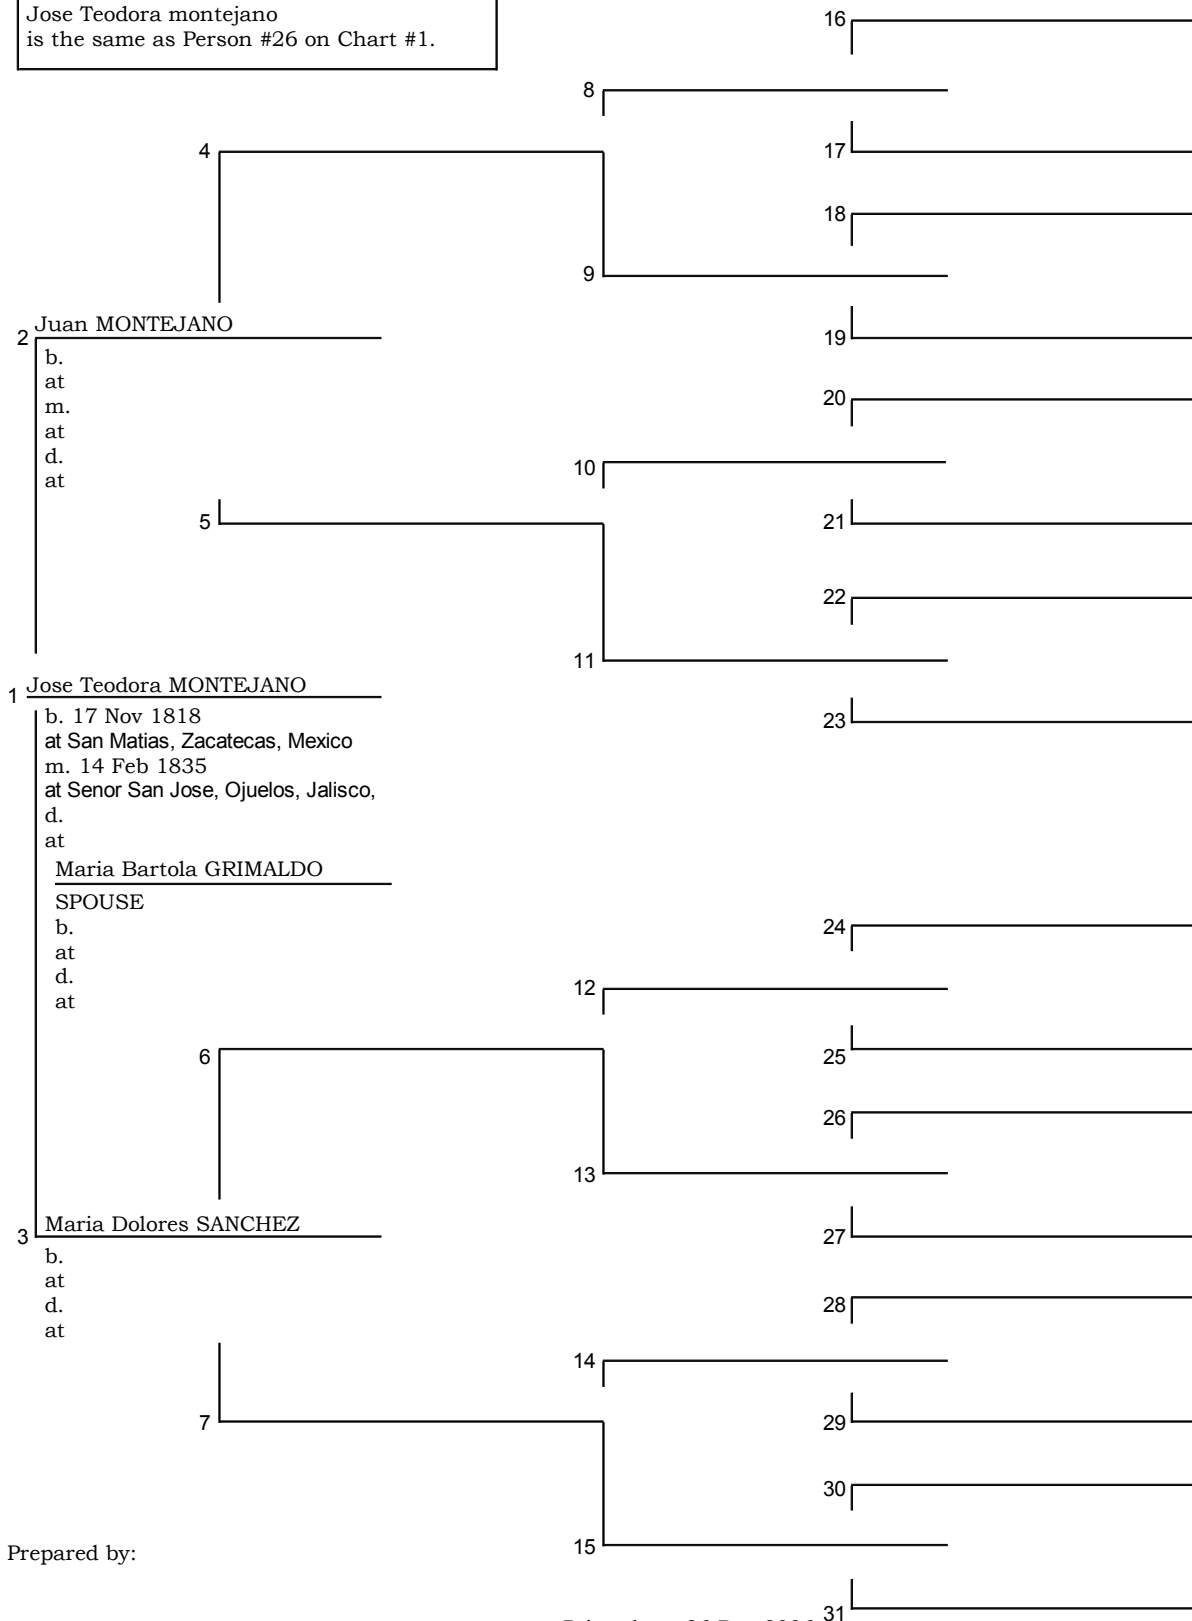

Chart of
Venita Angela GOMEZ

Prepared by:

Printed on: 26 Dec 2006

Pedigree

Chart #2

Jose Teodora montejano
is the same as Person #26 on Chart #1.

Prepared by:

Printed on: 26 Dec 2006